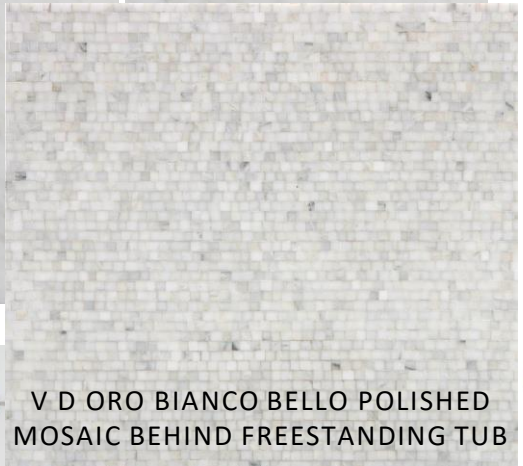

# Owners Bath

DELTA BOWERY POLISHED NICKEL FAUCETS

CALACATTA MIRAGGIO QUARTZ COUNTERTOPS

POLISHED NICKEL CABINET HARDWARE

BIANCO BELLO 18X18 SHOWER WALLS

DELTA POLISHED NICKEL SHOWER & TUB FIXTURES

V D ORO BIANCO BELLO POLISHED MOSAIC BEHIND FREESTANDING TUB