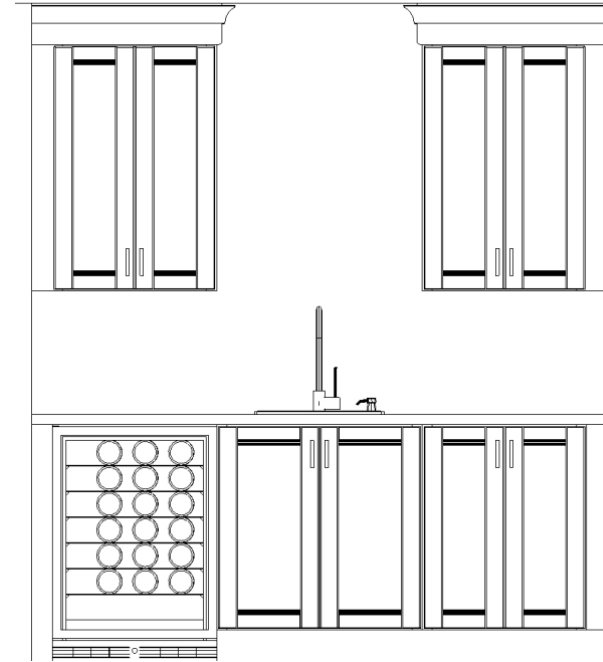

# Wet Bar

HONED CARRARA MARBLE COUNTERTOPS

DELTA BRODERICK  
BRONZE FAUCET

HAMMERED STAINLESS STEEL SINK

BRONZE CABINET PULLS

EARL GRAY PAINTED CABINETS

PALMETTO ROAD CHARLESTON SWEETGRASS HARDWOODS