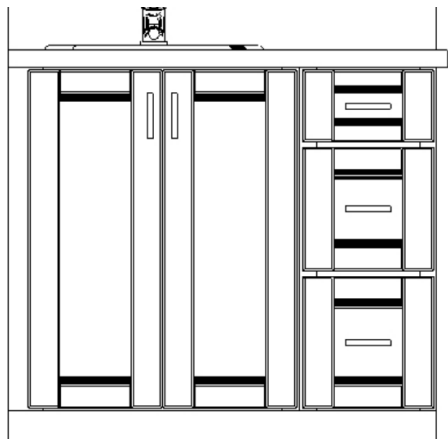

# Bath 4

DELTA BOWERY POLISHED NICKEL FAUCET

POLISHED NICKEL CABINET PULLS

DELTA BOWERY POLISHED NICKEL SHOWER FIXTURES

PURE WHITE QUARTZ COUNTERTOPS

MACCHIATO PAINTED CABINETS

VELLUTO WHITE 4X12 HERRINGBONE FLOORS & SHOWER WALLS