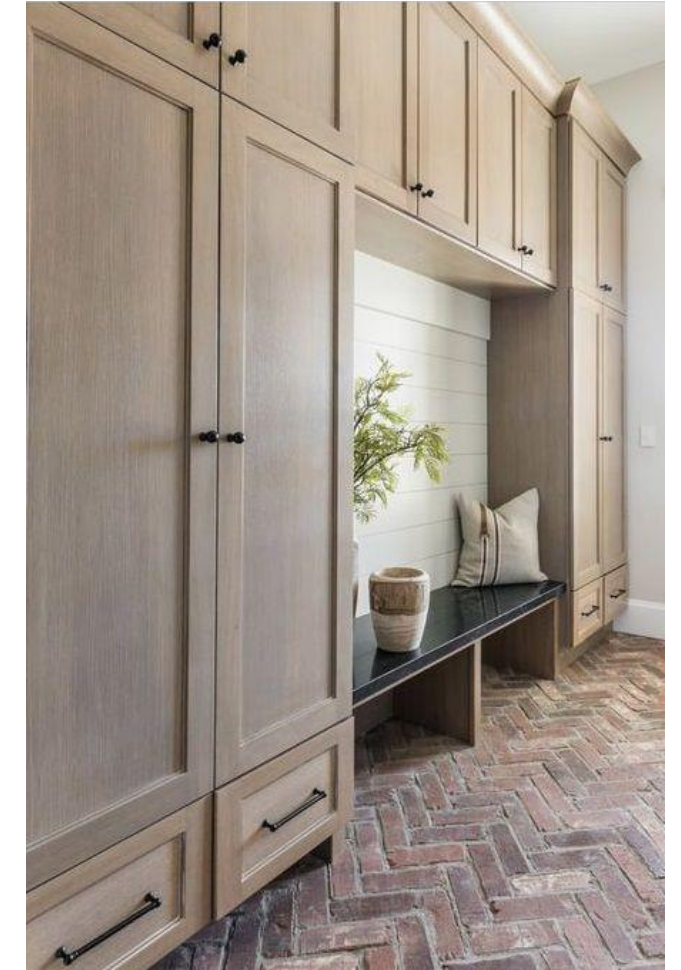

# Additional Features

TAPERED STONE INTERIOR FIREPLACE

PAINTED BRICK OUTDOOR FIREPLACE

WHITE OAK BOXED COLLAR TIE BEAMS

PAINT GRADE DROP ZONE – SW REPOSE GRAY

INTERIOR FIREBOX WITH WESTMINSTER HERRINGBONE INTERIOR PANELS