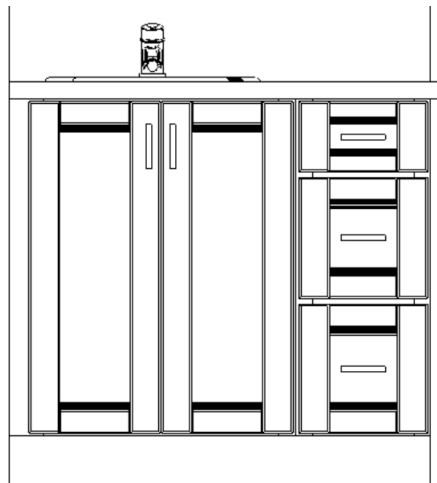

# Bath 2

DELTA BOWERY POLISHED NICKEL FAUCET

POLISHED NICKEL CABINET PULLS

VELLUTO GRAY HEXAGON MOSAIC SHOWER WALLS & PAN

DELTA BOWERY POLISHED NICKEL SHOWER FIXTURES

PERLA WHITE QUARTZ COUNTERTOPS

MACCHIATO PAINTED CABINETS