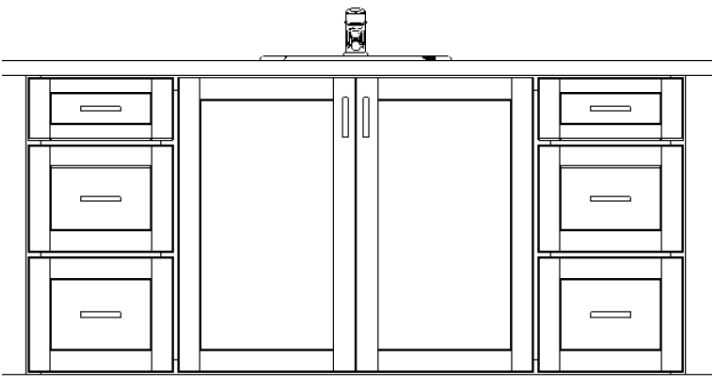

6TH AVE WHITE GLOSS 2" HEXAGON FLOOR TILES & SHOWER PAN