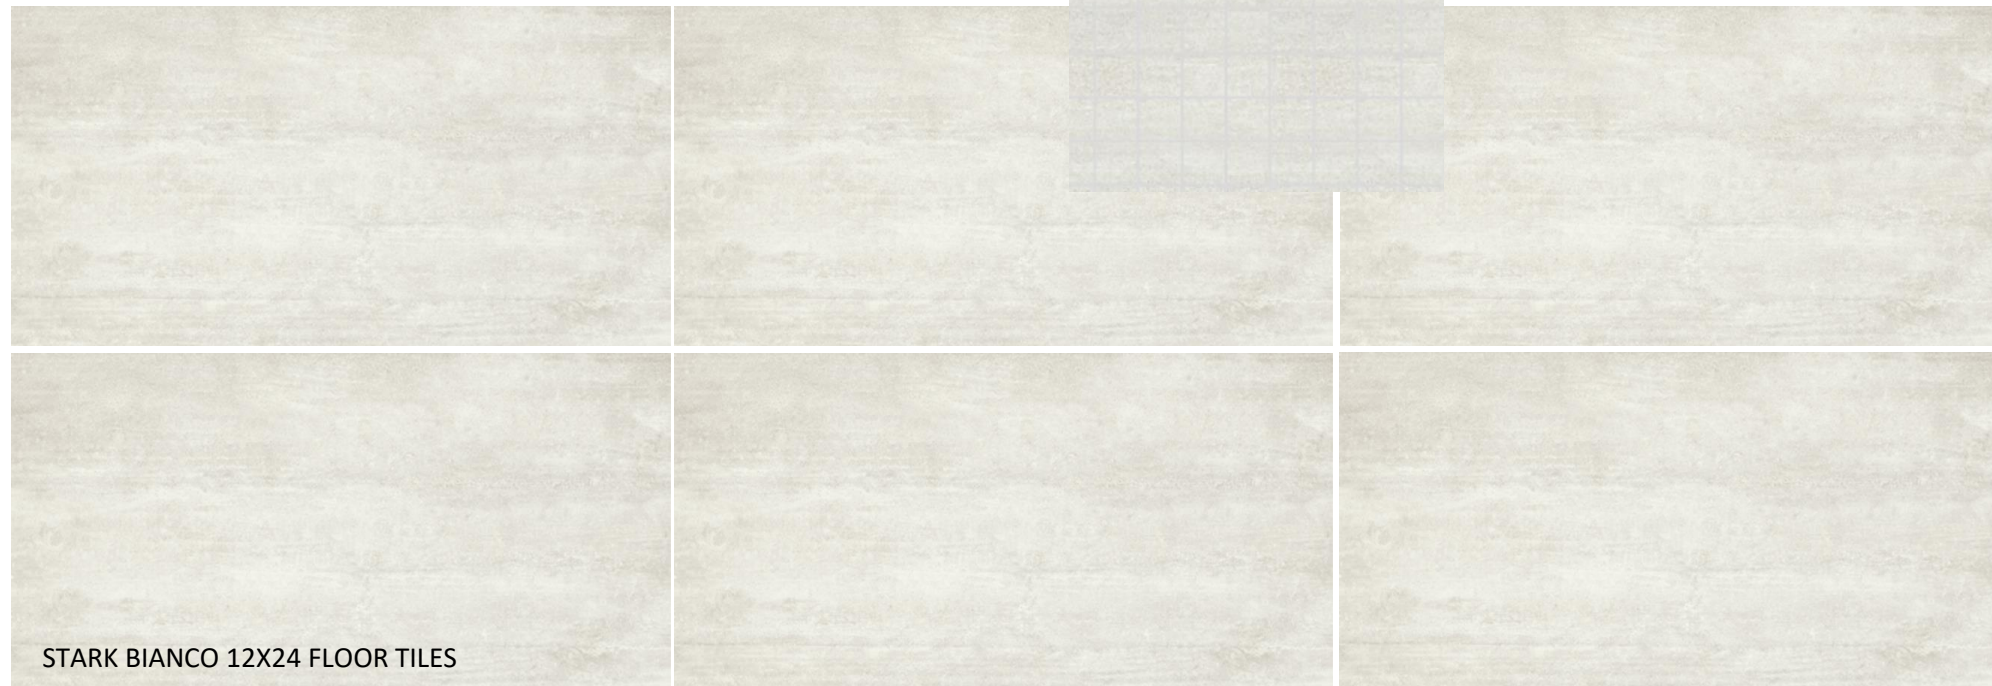

GOLD VANITY FIXTURE

GOLD FRAMED MIRROR

ZLG PACIFIC 5X5 SHOWER WALLS

DELTA TRINSIC SATIN BRONZE SHOWER FIXTURES

SATIN BRONZE CABINET HARDWARE

ALPINE MIST QUARTZ COUNTERTOPS

EUCALYPTUS PAINTED VANITY

STARK BIANCO 2X2 SHOWER PAN