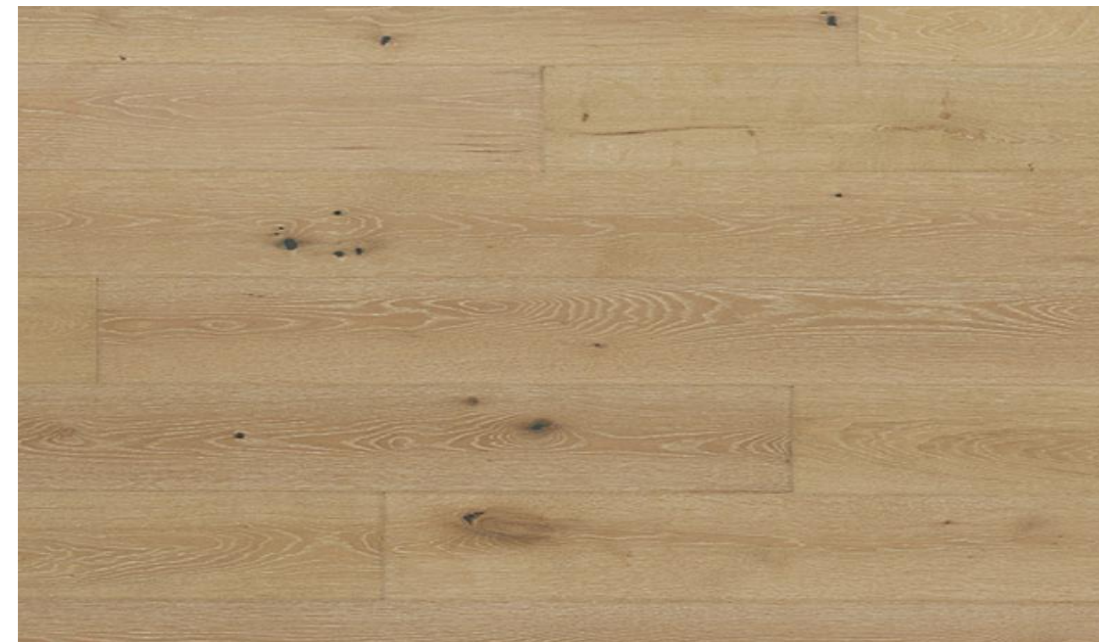

MOHAWK SEAGLASS OAK HARDWOODS