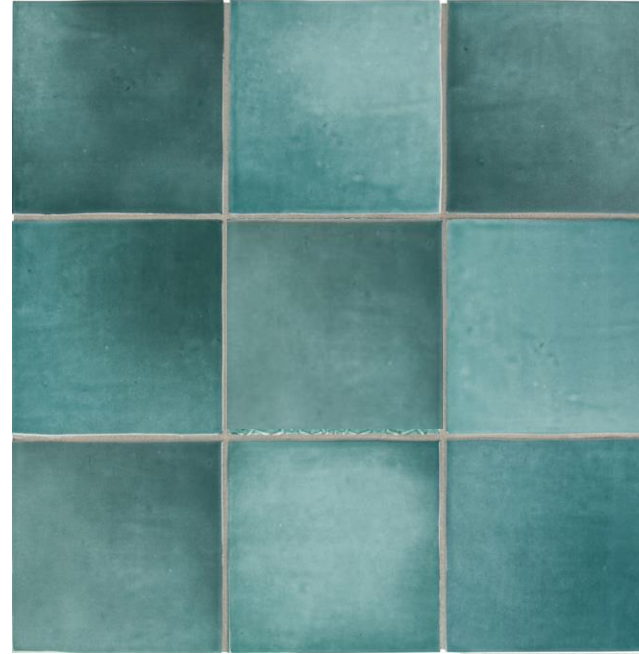

ZLG PACIFIC 5X5 SHOWER WALLS