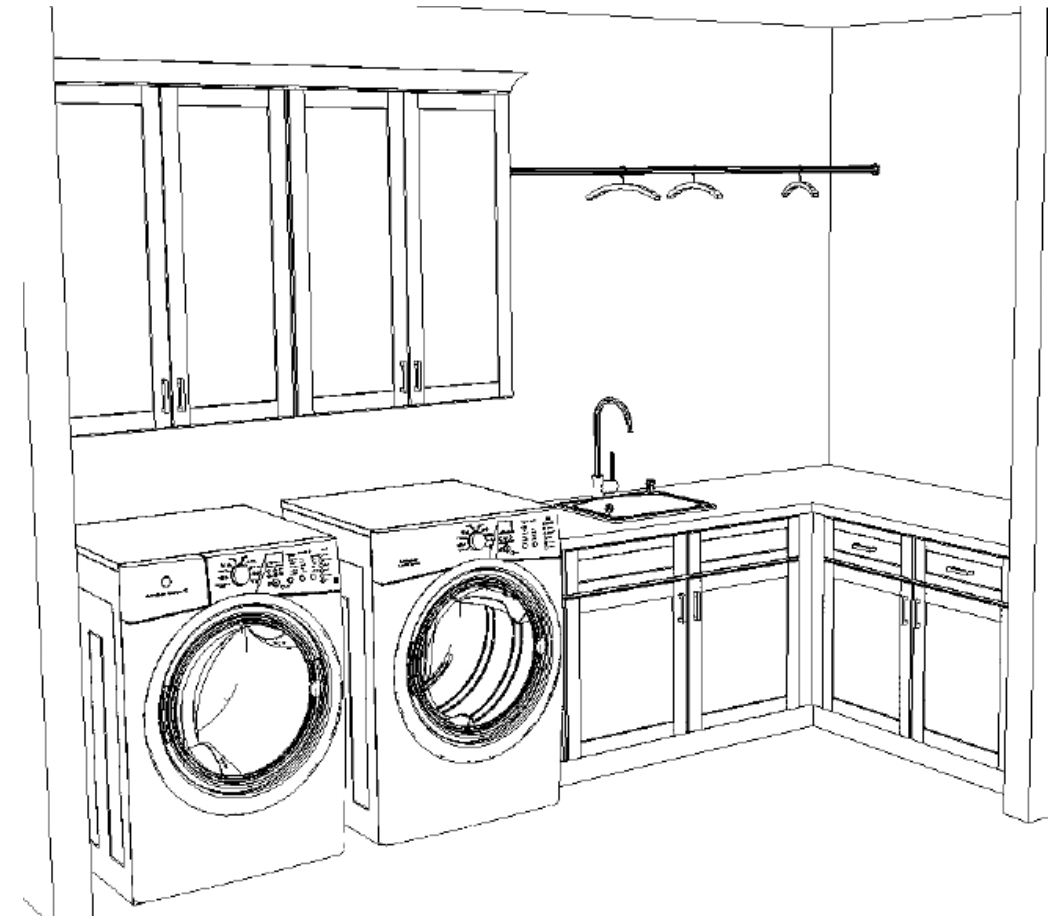

CITY BRICK STREET LIGHT GLOSS
3X9 HERRINGBONE FLOOR TILES