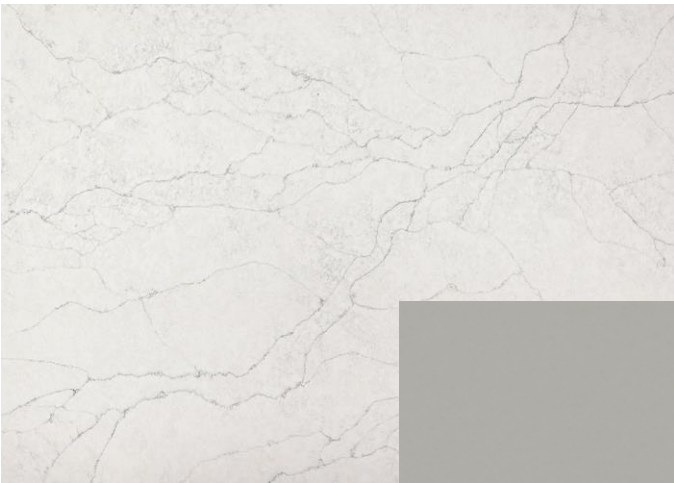

KITCHENAID STAINLESS DISHWASHER

BEVERAGE CENTER FOR SCULLERY

Owners Bath

DELTA TRINSIC SATIN BRONZE FAUCETS

GOLD VANITY FIXTURE

GOLD FRAMED MIRRORS

EMERSON LANE TERRACE & FAWN 2X12 SHOWER WALLS

DELTA TRINSIC SATIN BRONZE SHOWER & TUB FIXTURES