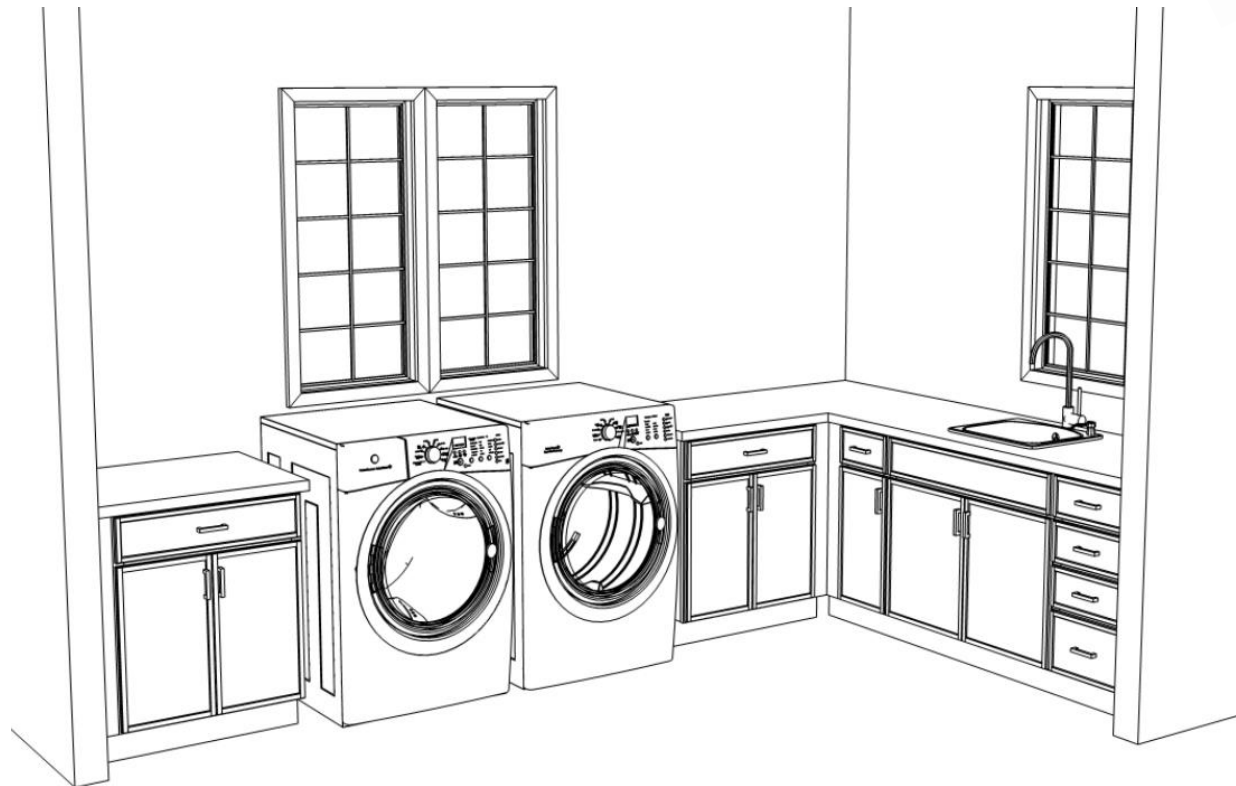

**TILE FLOOR - HEXAGON
MOSAIC GRAY**