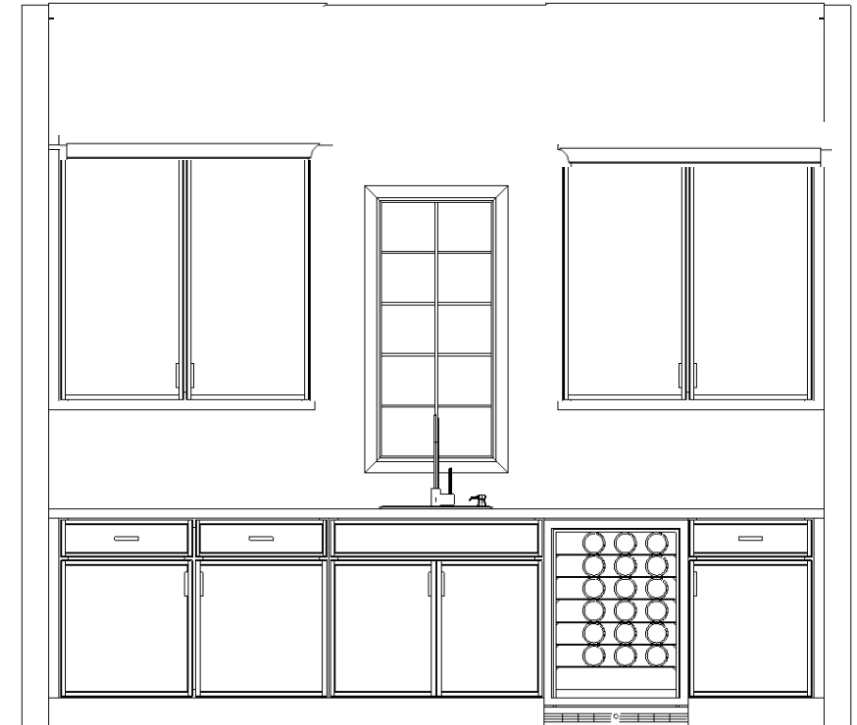

**COUNTERTOPS -
CALACATTA LAZA NEW**

CABINETS - OAK EAGLE ROCK

**SATIN BRONZE
HARDWARE**

**FLOORING - MOHAWK, HARRIET ESTATES -
SEAGLASS OAK**

Appliances

36" Z LINE DUAL FUEL RANGE

24" Z LINE BUILT IN DISHWASHER