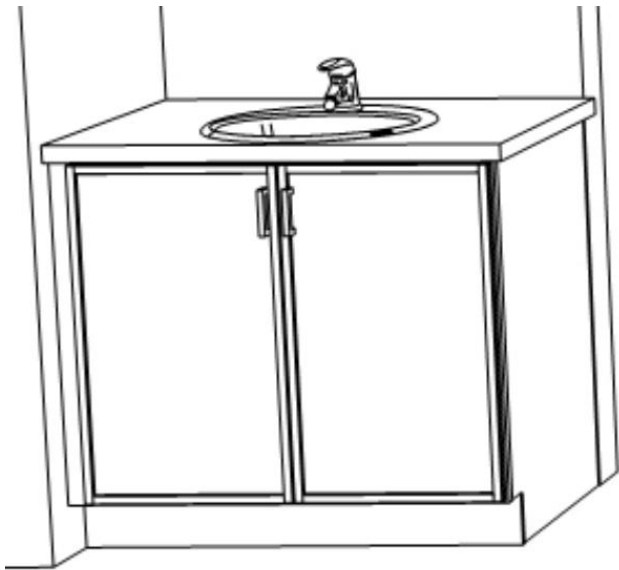

SHOWER FLOOR - 2X2 IVORY MATTE

PLUMBING - STRYKE CHAMPAGNE BRONZE

HIBISCUS RECTANGULAR FREESTANDING TUB

Powder Room

SCONCE LIGHTING

COUNTERTOPS - CALACATTA PRADO

PLUMBING - STRYKE VENETIAN BRONZE

CABINETS - IRISH CRÈME