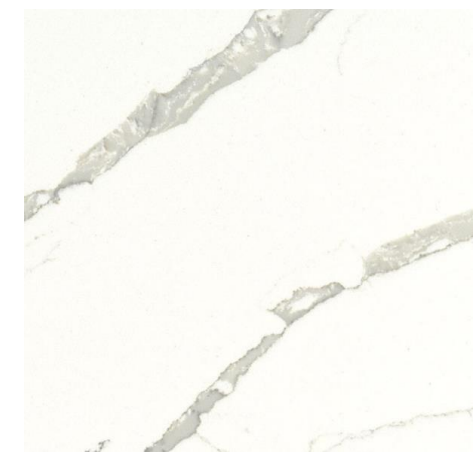

VANITY LIGHTING

COUNTERTOPS - CALACATTA LAZA NEW