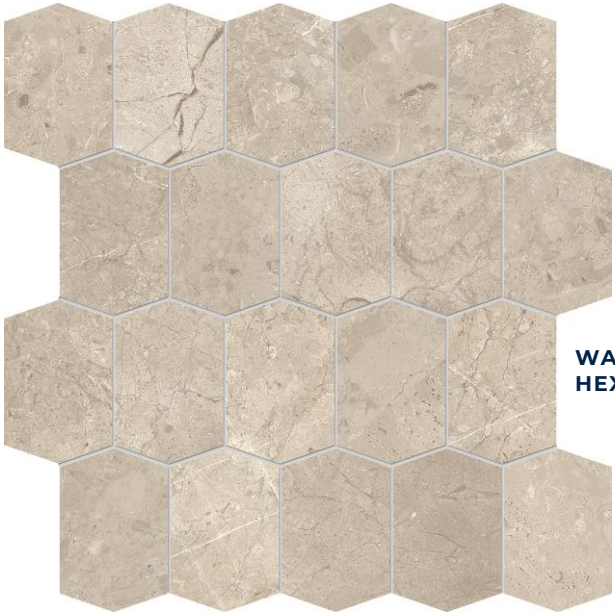

FLOORING - MOHAWK, HARRIET ESTATES - SEAGLASS OAK

Bath 2

PLUMBING & LIGHTING - BRONZE

COUNTERTOPS - ASH GRAY

CABINETS - IRISH CRÈME

WALLS/SHOWER FLOOR - HEX MOSAIC ALMOND

TILE FLOORS - 12X24 IVORY MATTE

Bath 3