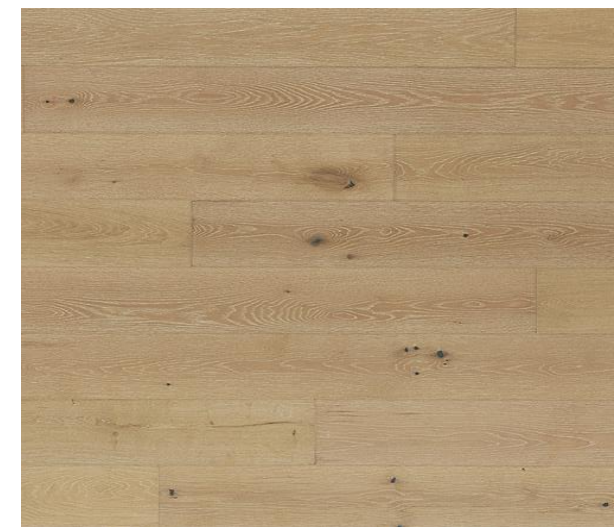

**FLOORING - MOHAWK, HARRIET ESTATES -
SEAGLASS OAK**