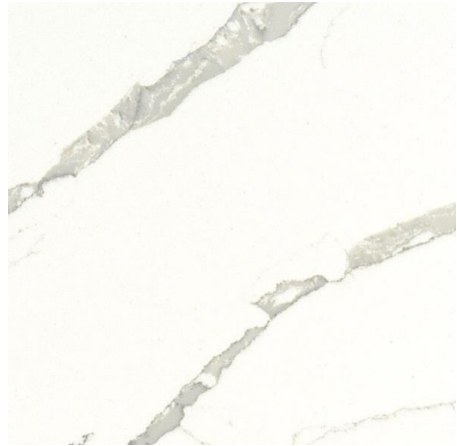

VANITY LIGHTING

COUNTERTOPS - CALACATTA LAZA NEW

CABINETS - EAGLE ROCK

WALL TILE - 2X12" FAWN SUBWAY

TILE FLOOR - HEXAGON MOSAIC GRAY

PLUMBING - STRYKE CHAMPAGNE BRONZE

Bath 4

VANITY LIGHTING