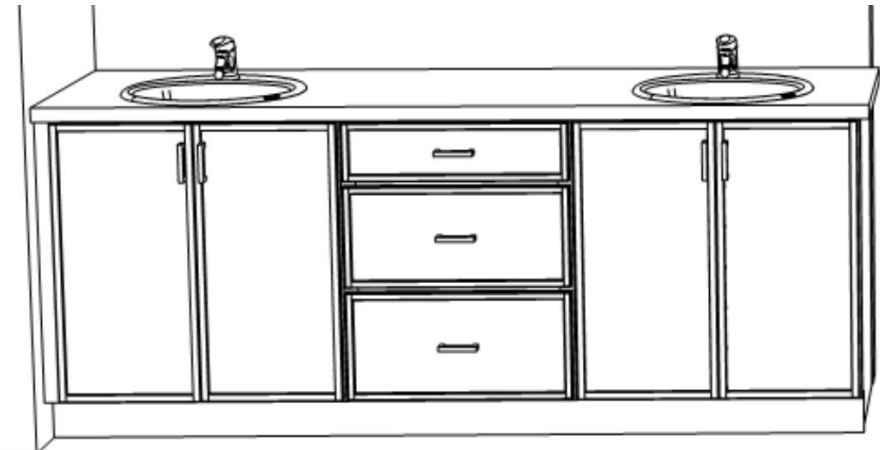

WALL TILE - LONG HEX FOG GLOSS