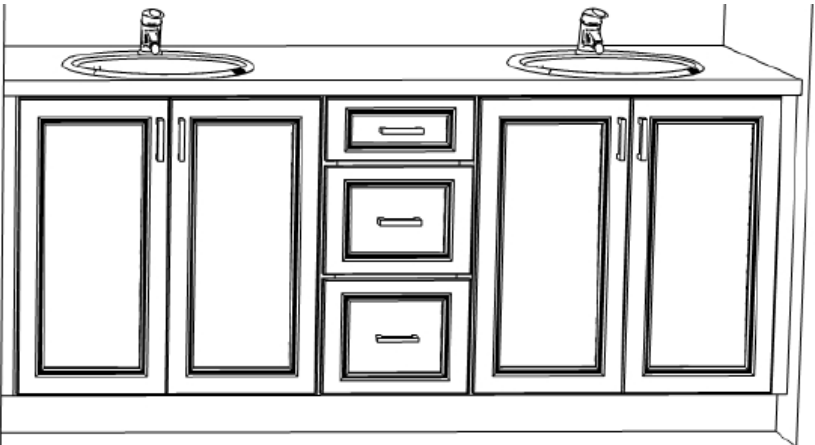

SEA SALT PAINTED CABINETS