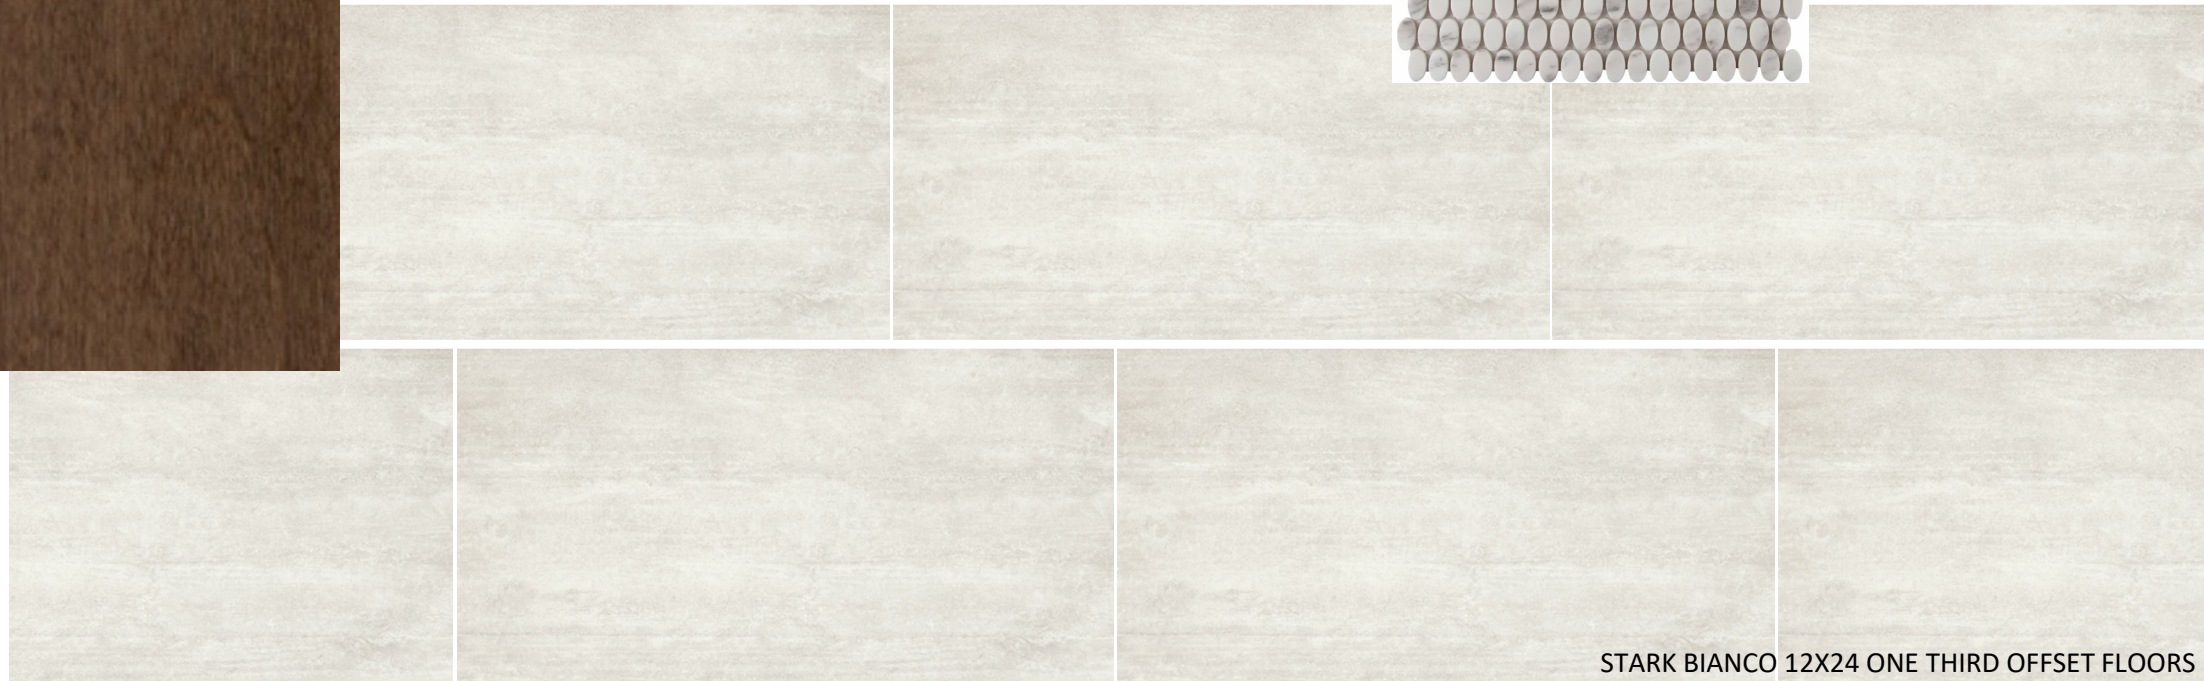

STARK BIANCO 12X24 ONE THIRD OFFSET FLOORS