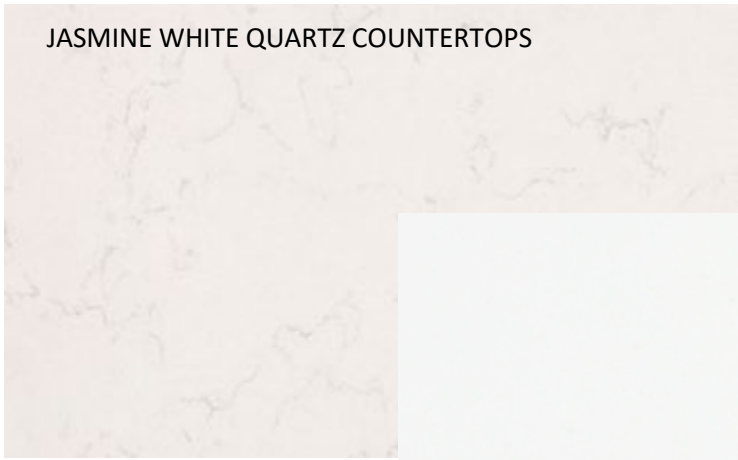

DELTA BOWERY
TUB FIXTURES

JASMINE WHITE QUARTZ COUNTERTOPS

SEA SALT PAINTED CABINETS

STARK BIANCO 12X24 ONE THIRD OFFSET FLOORS

Bath 4

DELTA BOWERY
STAINLESS FAUCET

BRONZE VANITY FIXTURE

JASMINE WHITE QUARTZ COUNTERTOPS