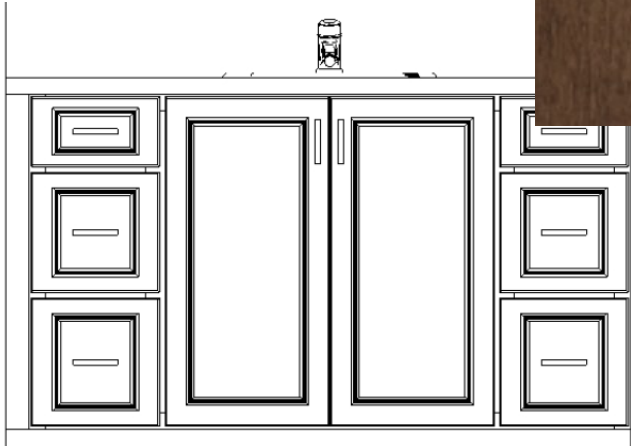

Bath 2

STARK BIANCO 12X24 ONE THIRD OFFSET FLOORS