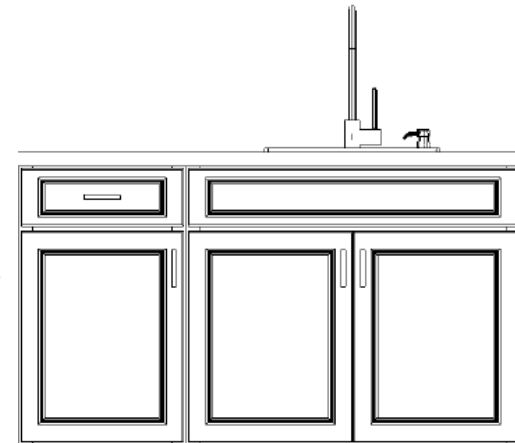

STARK BIANCO 12X24
HERRINGBONE FLOOR