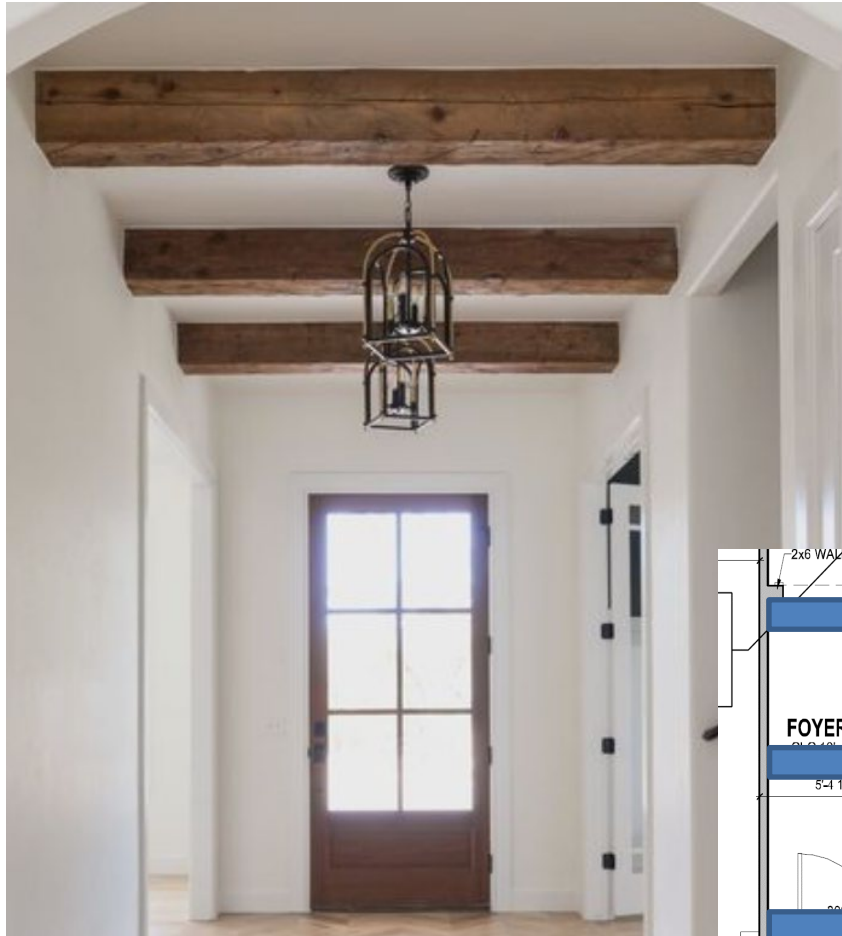

Interior Trim

CEDAR BOX BEAMS IN FOYER