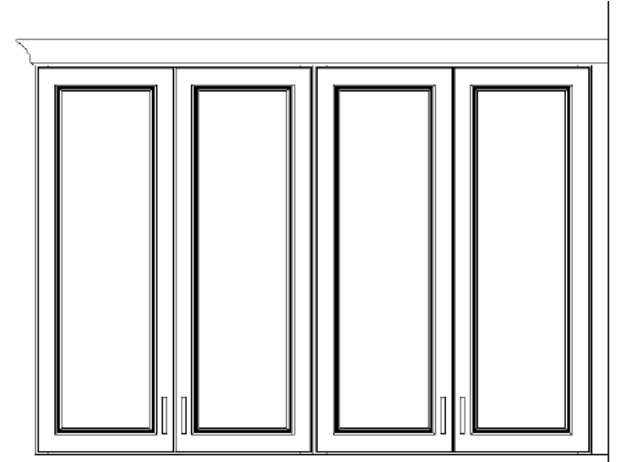

JASMINE WHITE QUARTZ COUNTERTOPS

BRIZO ARTESSO
VENETIAN BRONZE
BAR FAUCET

STAINLESS
UNDERMOUNT SINK

BRONZE CABINET
HARDWARE

PERFECT STORM
PAINTED CABINETS

STARK BIANCO 12X24
HERRINGBONE FLOOR

Interior Lighting