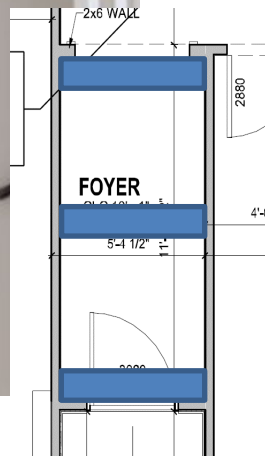

STAIRS: CRAFTSMAN SQUARE WOOD BALUSTERS W/
DECORATIVE SQUARE BOX NEWELS

DROP ZONE: PAINTED SW7657 TINSMITH

INTERIOR FIREBOX

EXTERIOR FIREBOX

GENERAL SHALE CORTEZ
INTERIOR & EXTERIOR
FIREPLACE BRICK

BASE BUILT-INS WITH INSET DOORS & DRAWERS

Interior Trim

CEDAR BOX BEAMS IN FOYER

COVE CROWN

BASEBOARDS, DOOR & WINDOW CASING

BRONZE DOOR HARDWARE

INTERIOR DOORS