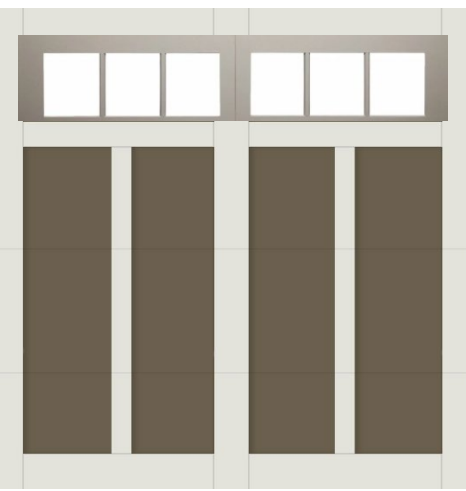

FRONT DOOR: JACOBAN

GARAGE DOOR STYLE

6 LITE MAHOGANY FRONT DOOR

BRONZE DOOR HARDWARE

BROWN WINDOWS

WEATHERED WOOD SHINGLES

DARK BRONZE METAL ACCENT ROOF

Kitchen