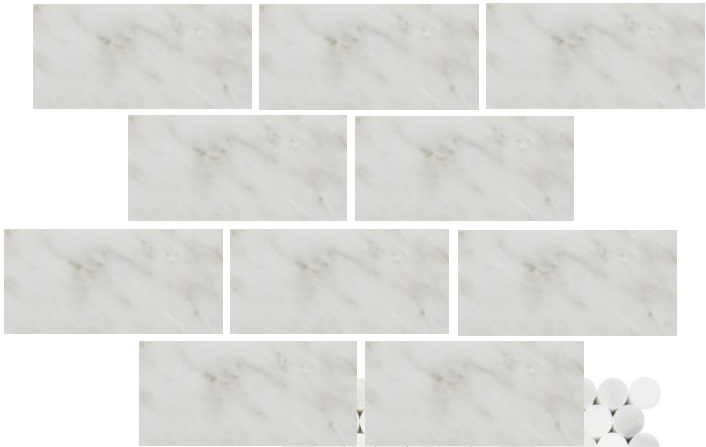

BIANCO BELLO 3X6 BRICK JOINT SHOWER WALLS