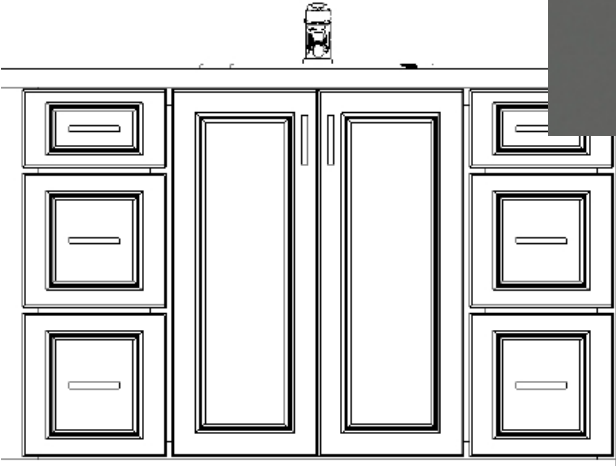

Owners Bath

BIANCO BELLO 12x24 ONE THIRD OFFSET FLOORS