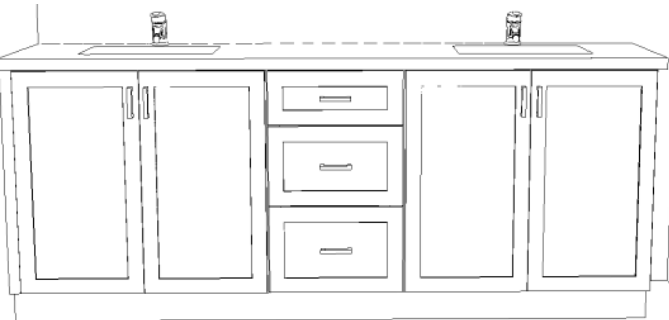

SATIN BRONZE CABINET PULLS

MINK GRAY CABINETS