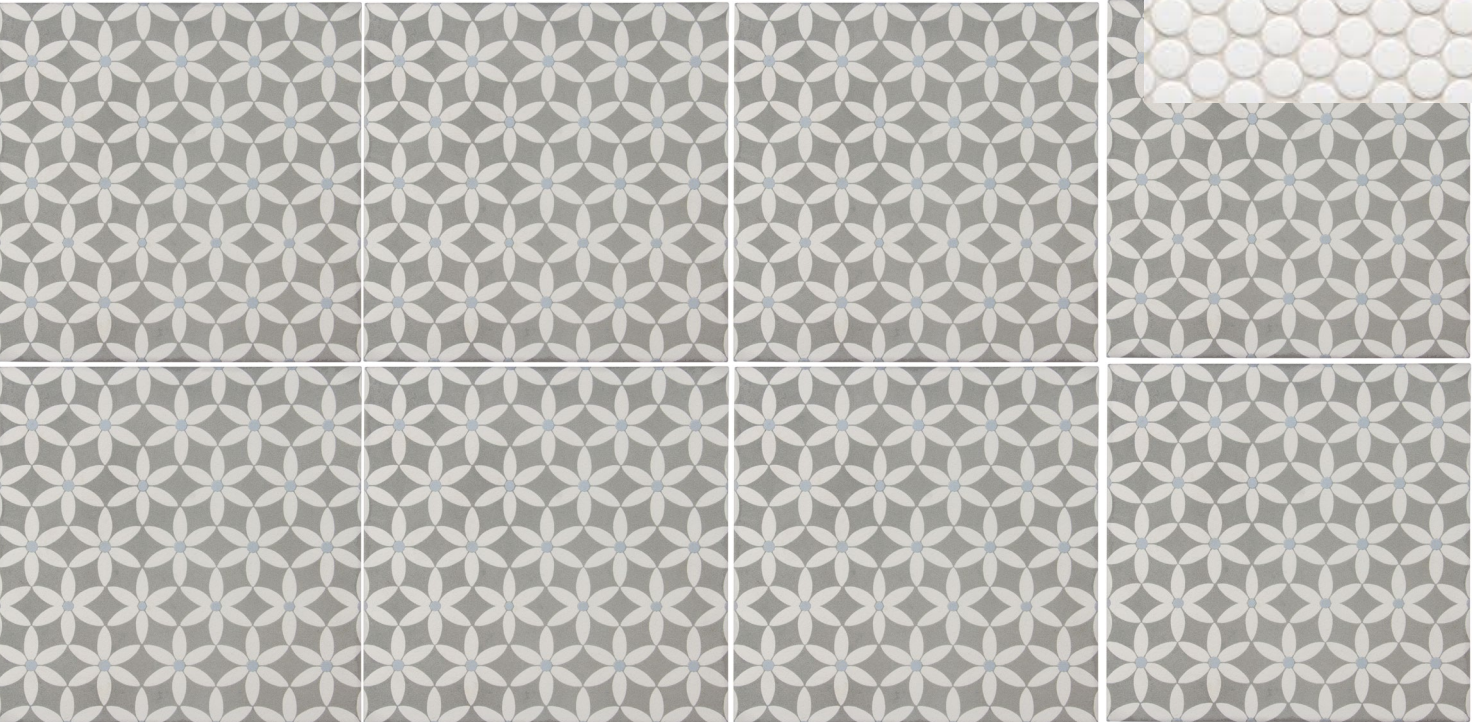

ENCAUSTIC ECHOES
LAPIS BLOOM 8X8
FLOORS