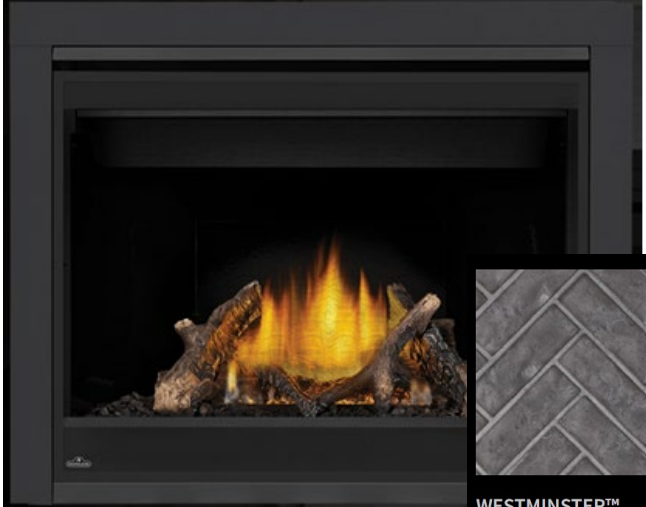

BUILT INS WITH GLASS DOORS & FIXED SHELVES

CAST STONE INTERIOR FIREPLACE

PAINTED BRICK EXTERIOR FIREPLACE WITH TIMBER MANTLE

INTERIOR FIREBOX AND DECORATIVE INTERIOR PANELS

WESTMINSTER™
HERRINGBONE

EXTERIOR FIREBOX AND DECORATIVE INTERIOR PANELS