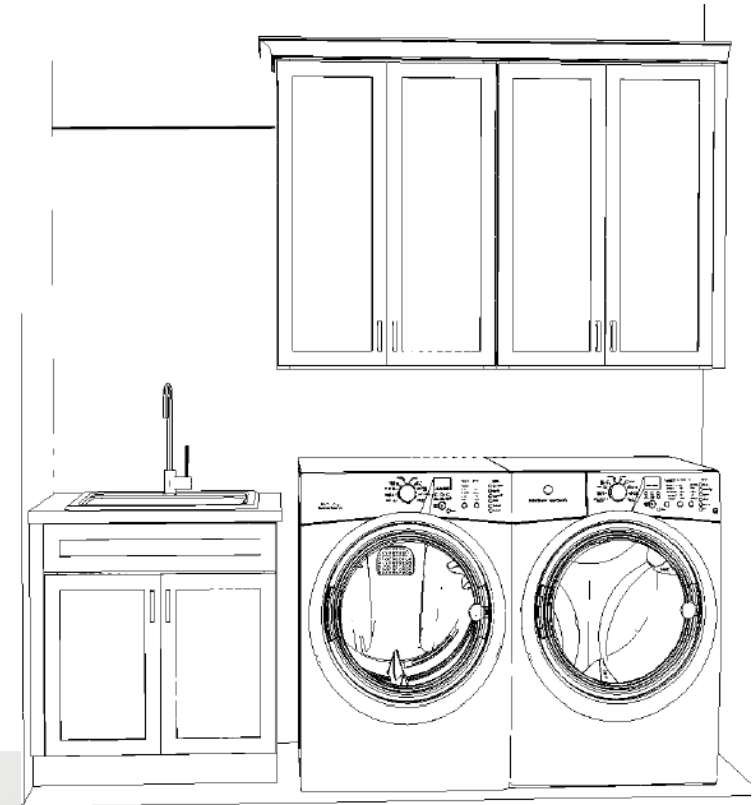

8X10 WHITE
HEXAGON FLOORS