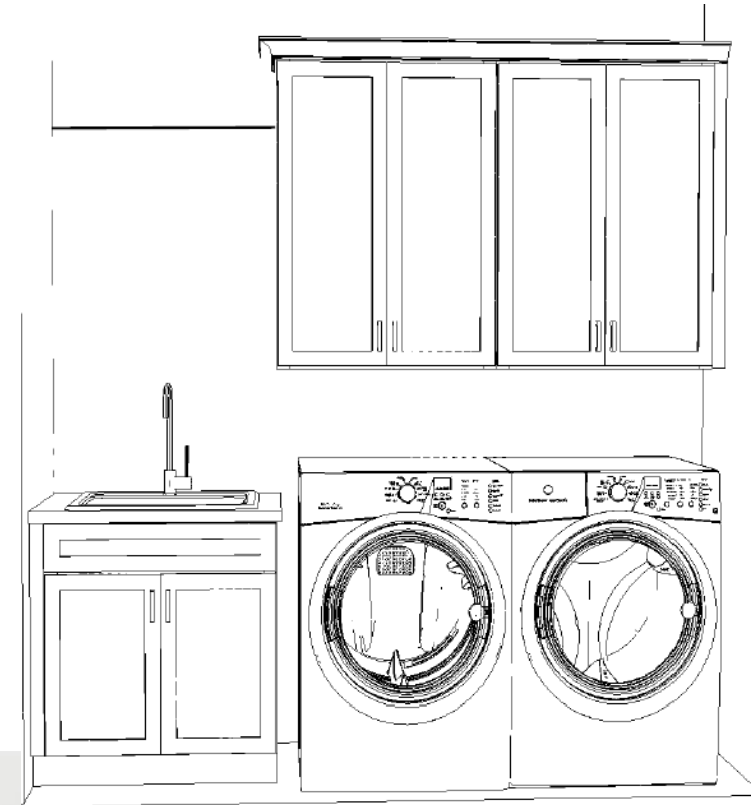

8X10 WHITE
HEXAGON FLOORS