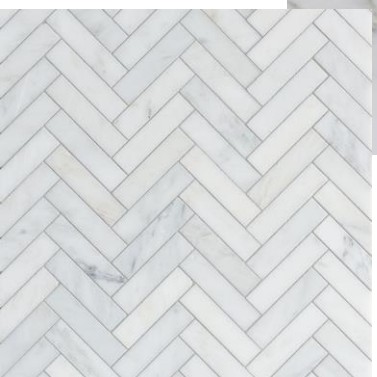

DELTA TRINSIC CHAMPAGNE BRONZE FAUCETS

GOLD LIGHT FIXTURES

BIANCO BELLO 18X18 SHOWER WALLS

PRIMADORA QUARTZ COUNTERTOPS

BIANCO BELLO HERRINGBONE SHOWER PAN

DELTA CHAMPAGNE BRONZE SHOWER & TUB FIXTURES

SATIN BRONZE CABINET PULLS