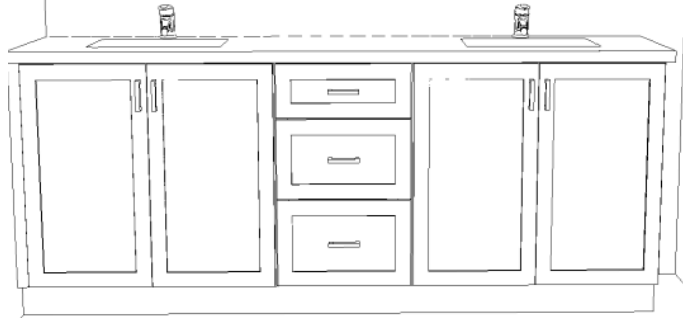

SATIN BRONZE CABINET PULLS

MINK GRAY CABINETS

BIANCO BELLO 3X12 HERRINGBONE FLOORS