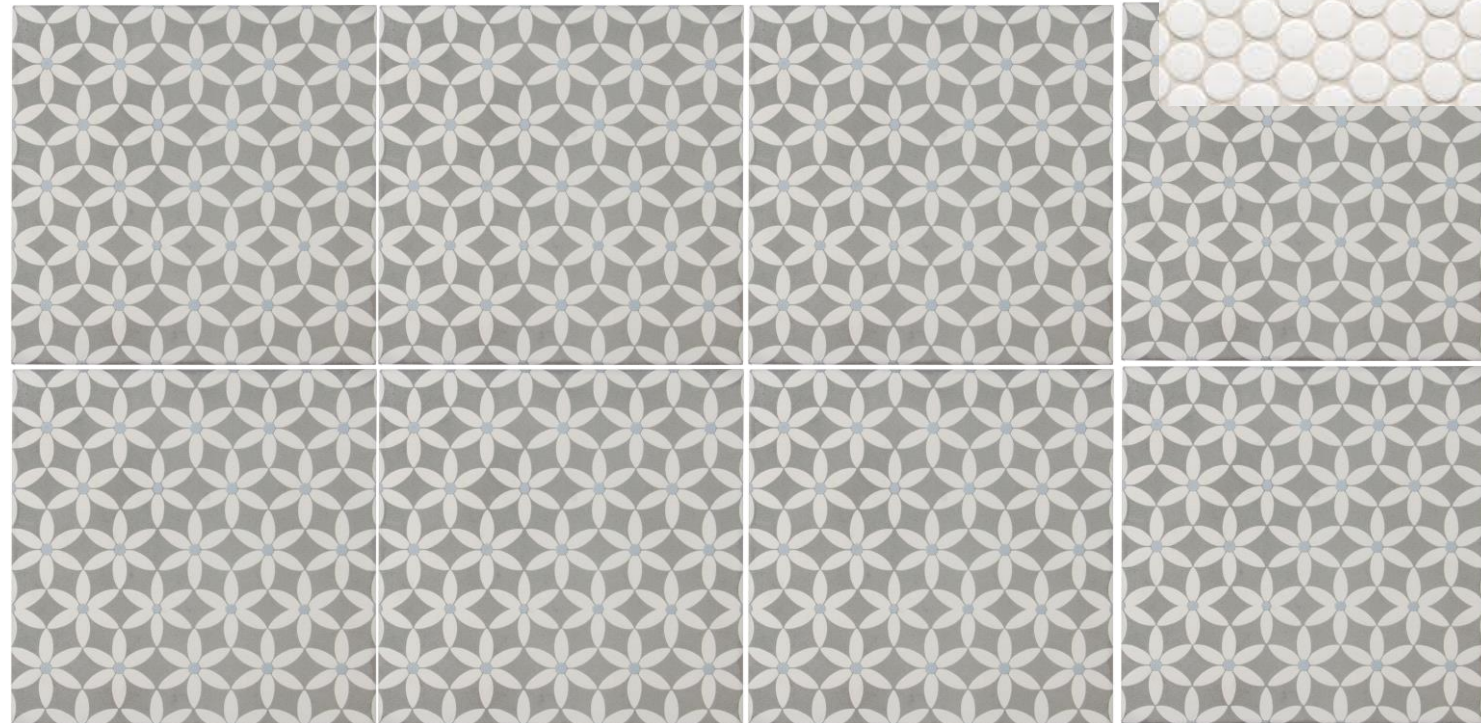

ENCAUSTIC ECHOES
LAPIS BLOOM 8X8
FLOORS