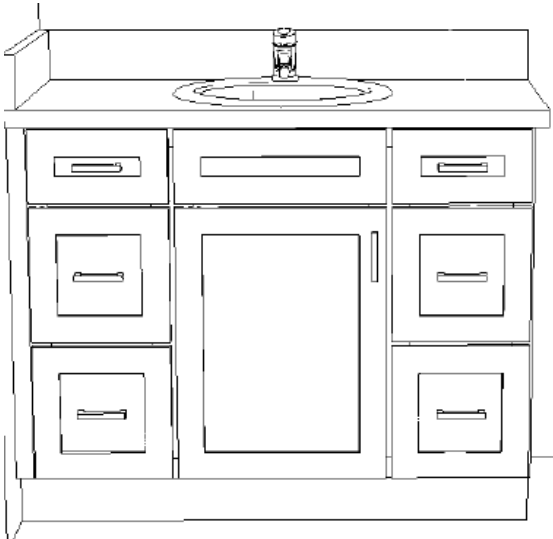

Bath 2

DELTA TRINSIC CHROME FAUCET

CHROME LIGHT FIXTURE

PURE WHITE QUARTZ COUNTERTOPS

SATIN BRONZE CABINET PULLS

GRAY MIST CABINETS

6TH AVENUE FOG GLOSS 4X12 TUB WALLS

DELTA TRINSIC CHROME TUB FIXTURES