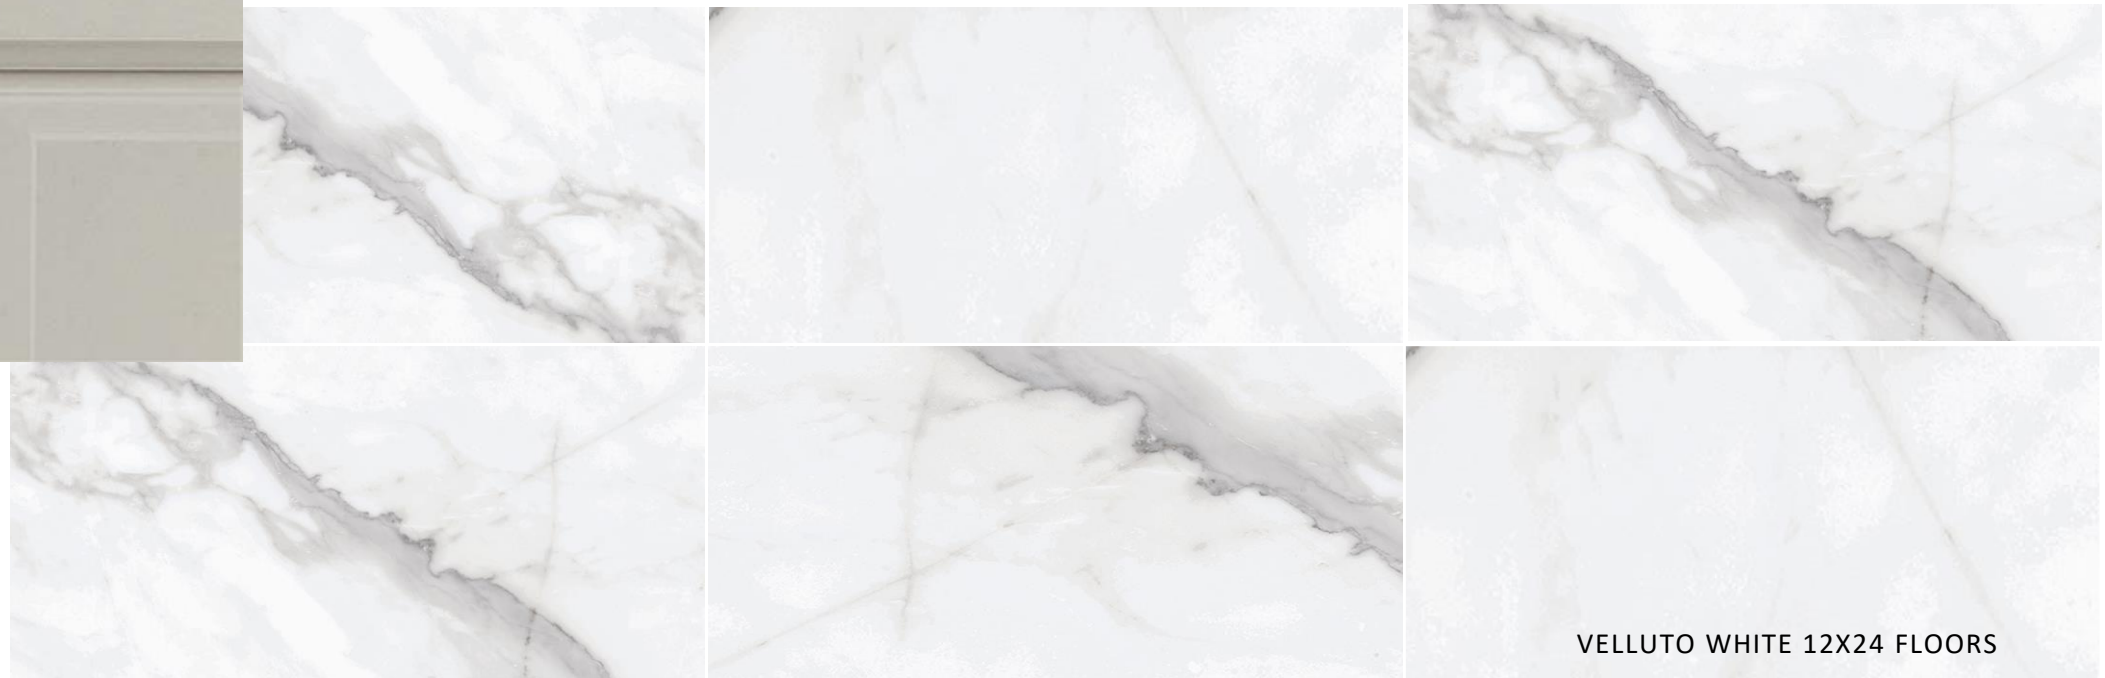

6TH AVENUE FOG GLOSS 4X12 TUB WALLS

VELLUTO WHITE 12X24 FLOORS