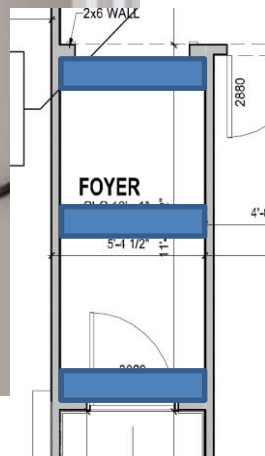

STAIRS: CRAFTSMAN SQUARE WOOD BALUSTERS W/
DECORATIVE SQUARE BOX NEWELS

DROP ZONE: PAINTED SW7657 TINSMITH

INTERIOR FIREBOX

EXTERIOR FIREBOX

GENERAL SHALE CORTEZ
INTERIOR & EXTERIOR
FIREPLACE BRICK

BASE BUILT-INS WITH INSET DOORS & DRAWERS

Interior Trim

CEDAR BOX BEAMS IN FOYER

COVE CROWN

BASEBOARDS, DOOR & WINDOW CASING

BRONZE DOOR HARDWARE

INTERIOR DOORS