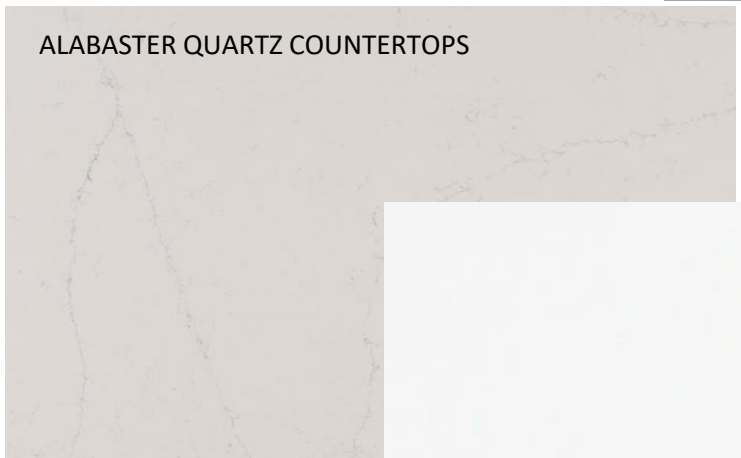

DELTA BOWERY
STAINLESS FAUCET