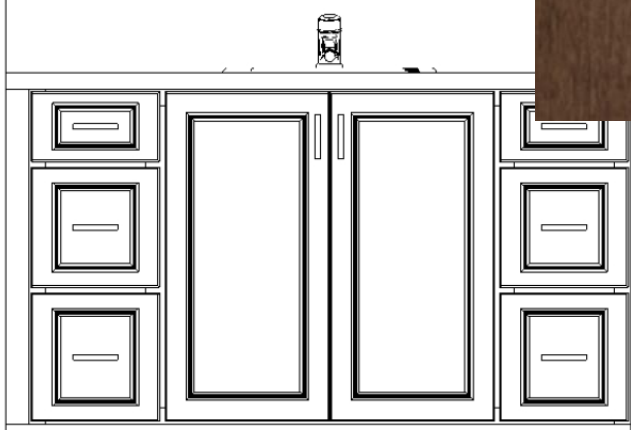

Bath 2

STARK BIANCO 12X24 ONE THIRD OFFSET FLOORS