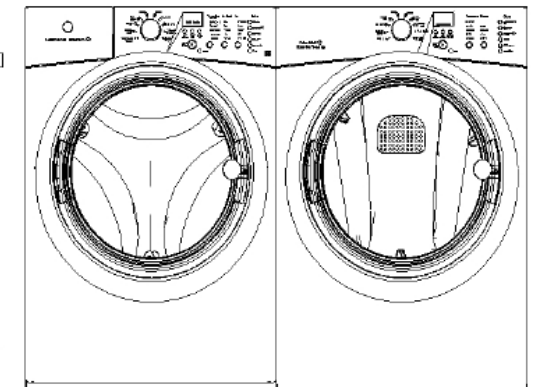

Laundry

WHISTLER QUARTZ COUNTERTOPS

BRIZO ARTESSO
VENETIAN BRONZE
BAR FAUCET

STAINLESS
UNDERMOUNT SINK

BRONZE CABINET
HARDWARE

PERFECT STORM
PAINTED CABINETS

STARK BIANCO 12X24
HERRINGBONE FLOOR

Interior Lighting