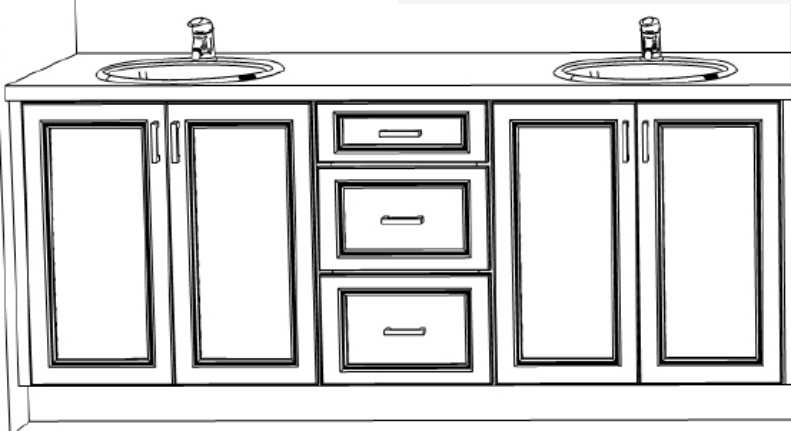

SEA SALT PAINTED CABINETS