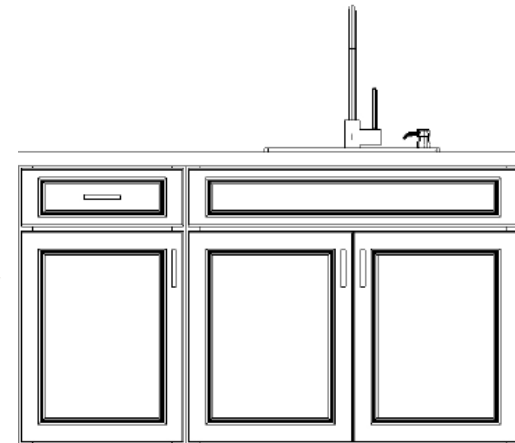

STARK BIANCO 12X24
HERRINGBONE FLOOR