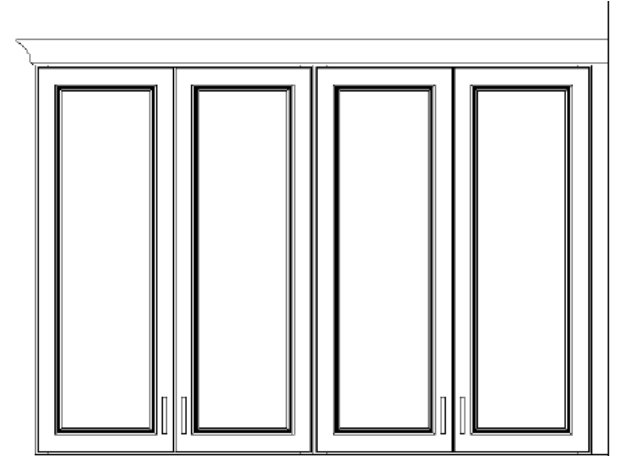

Laundry

WHISTLER QUARTZ COUNTERTOPS

BRIZO ARTESSO
VENETIAN BRONZE
BAR FAUCET

STAINLESS
UNDERMOUNT SINK

BRONZE CABINET
HARDWARE

PERFECT STORM
PAINTED CABINETS

STARK BIANCO 12X24
HERRINGBONE FLOOR

Interior Lighting