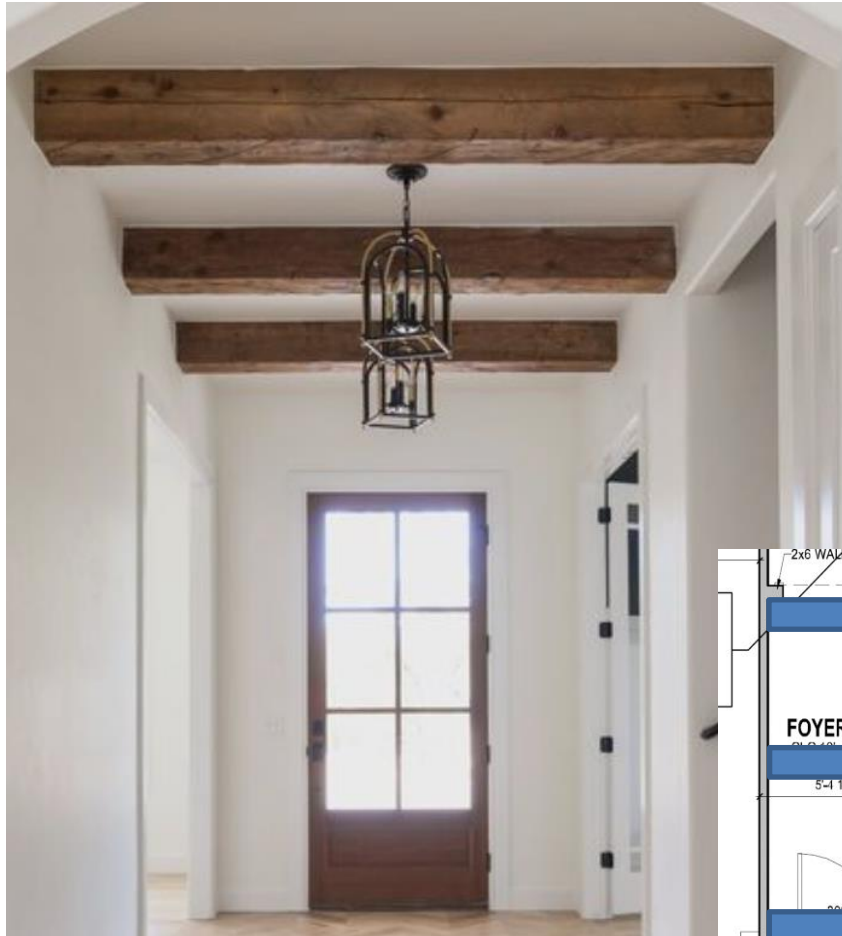

Interior Trim

CEDAR BOX BEAMS IN FOYER