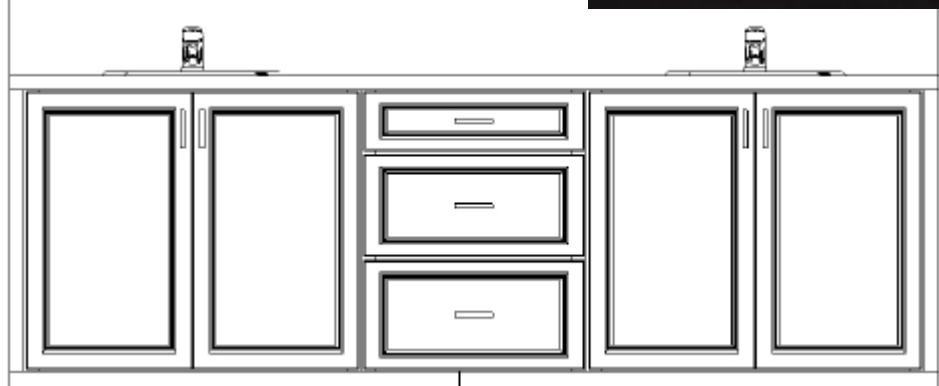

Bath 3

MOEN MATTE BLACK GIBSON FAUCET

GOLD VANITY FIXTURE

6TH AVE 3X6 FOG GLOSS LONG HEXAGON SHOWER WALLS

MOEN GIBSON MATTE BLACK TUB FIXTURES

CALICO WHITE QUARTZ COUNTERTOP

SATIN BRONZE CABINET HARDWARE

CARRIAGE BLACK PAINTED CABINETS