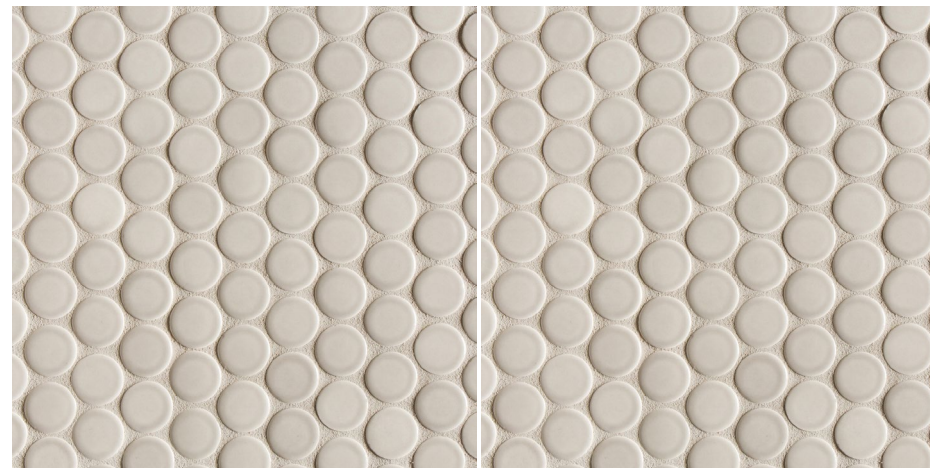

6TH AVE 3X6 FOG GLOSS PENNY ROUND FLOOR &
SHOWER PAN