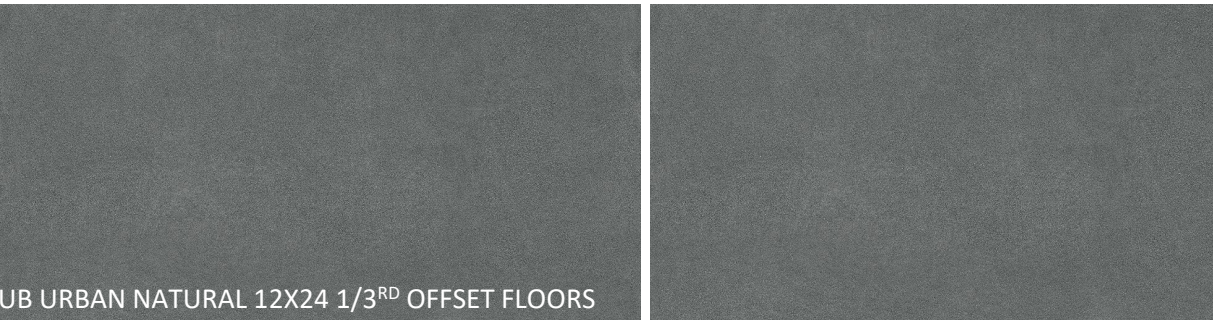

DARK GRAY SUB URBAN NATURAL 12X24 1/3RD OFFSET FLOORS