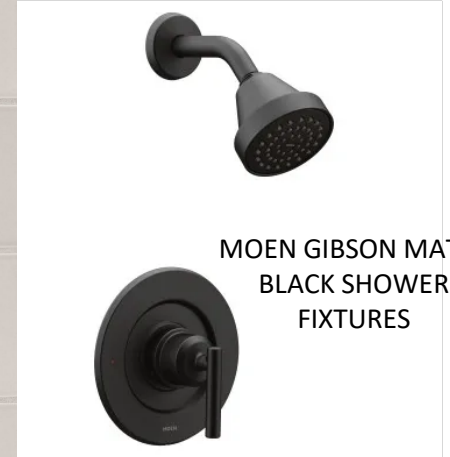

Owners Bath

MOEN MATTE BLACK GIBSON FAUCETS

BRASS WALL SCONCES

MATTE BLACK MIRRORS

CAFÉ MILK 3X12 VERTICAL STACKED SHOWER WALLS

MOEN MATTE BLACK SHOWER & TUB FIXTURES

ABSOLUTE BLACK HONED GRANITE COUNTERTOPS

CHAI LATTE PAINTED CABINETS

WZ WHITE GLOSS PENNY MOSAIC SHOWER PAN

MATTE BLACK & GOLD CABINET HARDWARE

DARK GRAY SUB URBAN NATURAL 12X24 1/3RD OFFSET FLOORS

Bath 2

MOEN MATTE BLACK
GIBSON FAUCET

GOLD VANITY FIXTURE

MATTE BLACK MIRROR

6TH AVE 3X6 FOG GLOSS BRICK JOINT SHOWER WALLS

MOEN GIBSON MATTE
BLACK SHOWER
FIXTURES

ALABASTER QUARTZ COUNTERTOP

SATIN BRONZE
CABINET HARDWARE

CARRIAGE BLACK PAINTED CABINETS

6TH AVE 3X6 FOG GLOSS PENNY ROUND FLOOR &
SHOWER PAN

Bath 3

MOEN MATTE BLACK GIBSON FAUCET

GOLD VANITY FIXTURE

6TH AVE 3X6 FOG GLOSS LONG HEXAGON SHOWER WALLS

MOEN GIBSON MATTE BLACK TUB FIXTURES

CALICO WHITE QUARTZ COUNTERTOP

SATIN BRONZE CABINET HARDWARE

CARRIAGE BLACK PAINTED CABINETS