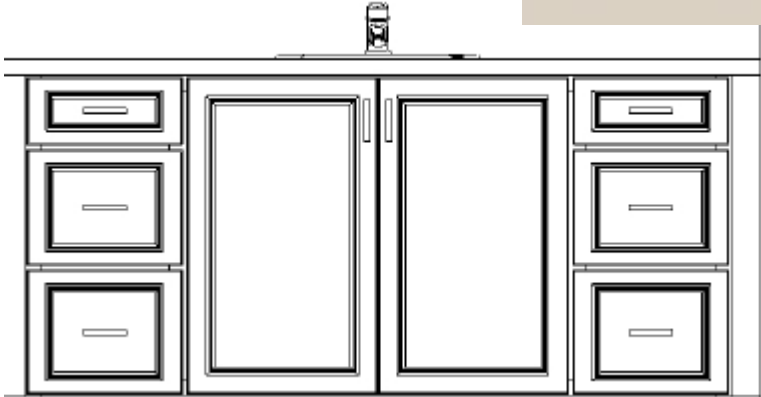

6TH AVE WHITE MATTE HEXAGON SHOWER PAN

ALABASTER QUARTZ COUNTERTOP

CHAI LATTE PAINTED CABINETS

STARK ANTHRACITE 12X24 ONE THIRD OFFSET FLOOR

Laundry

MOEN ALIGN STAINLESS STEEL FAUCET

STAINLESS UNDERMOUNT SINK