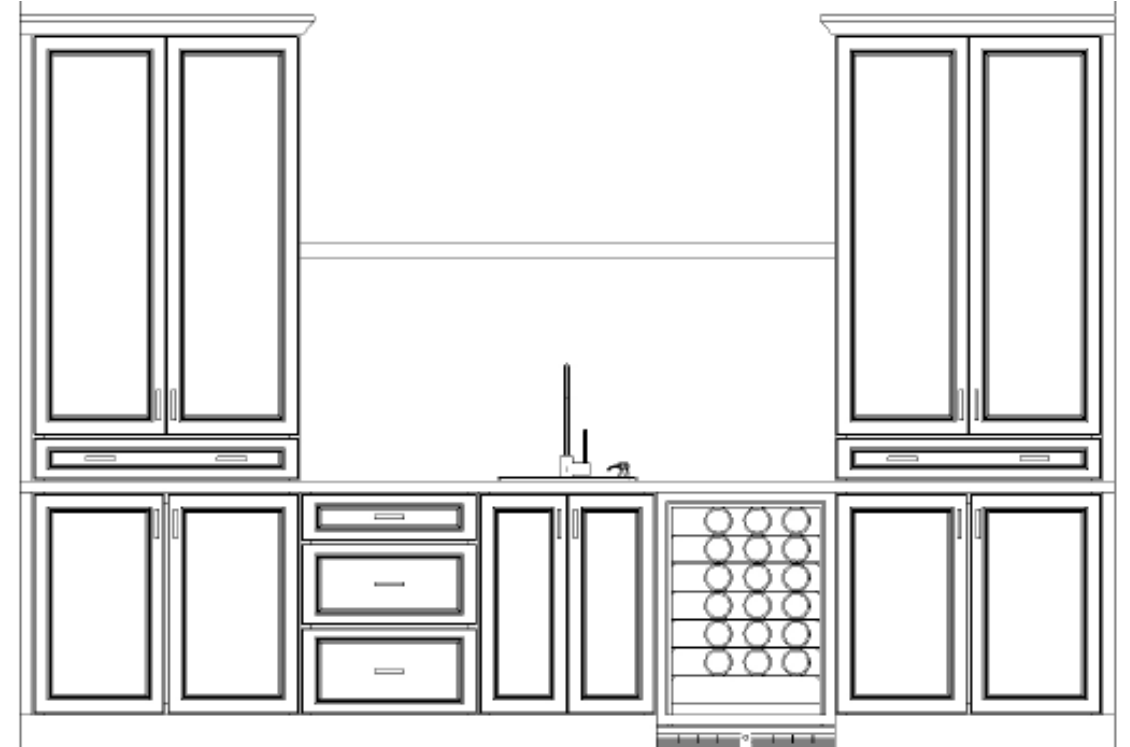

MOEN ALIGN
STAINLESS STEEL
FAUCET