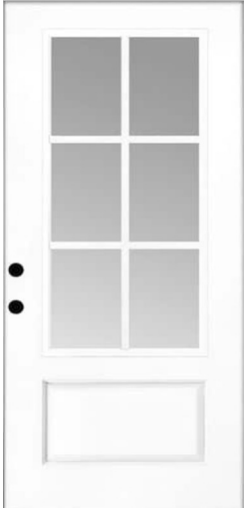

Exterior

SIDING, B&B, TRIM,
BRACKETS, COLUMNS,
SOFFIT & FASCIA:
SW9172 STUDIO CLAY

FRONT DOOR &
GARAGE DOOR:
SW7048 URBANE
BRONZE

PORCH CEILINGS:
WEATHERED OAK

GARAGE DOOR STYLE

BRONZE DOOR
HARDWARE

FIBERGLASS 6 LITE
FRONT DOOR

FOND DU LAC TAILORED BLEND
STONE

BROWN
WINDOWS

WEATHERED WOOD SHINGLES