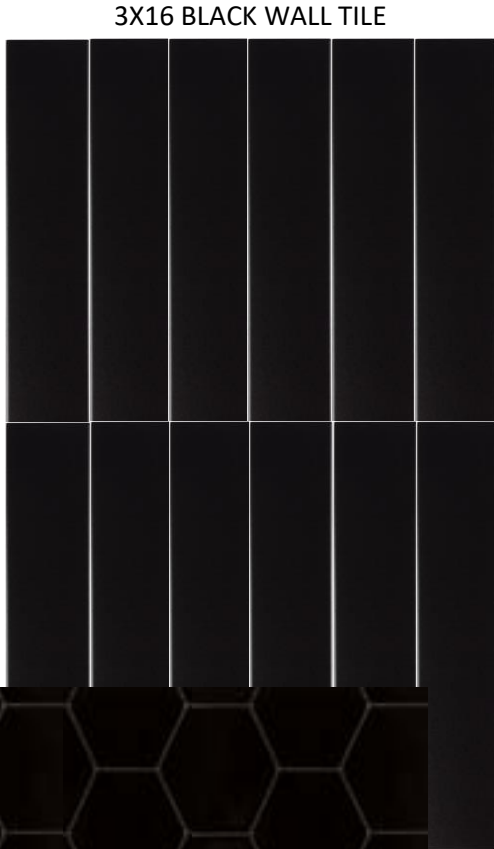

EUCALYPTUS PAINTED CABINETS

WHITE COMPOSITE
UNDERMOUNT SINK

POLISHED BRASS
BRIDGE FAUCET

WALLS, TRIM, CEILINGS PAINTED
SW 7048 URBANE BRONZE

SHIPLAP ACCENT ON
WINDOW WALL TO CEILING

MONET MONTEPELLIER FLOORING

MATTE BLACK CABINET HARDWARE

POLISHED CHROME WALL SCONCES

BLACK FRAMED MIRRORS

3X16 BLACK WALL TILE

DELTA TRINSIC CHROME PLUMBING

MIDNIGHT CORVO- CONCRETE FINISH QUARTZ COUNTERTOPS

CHAI LATTE PAINTED CABINETS