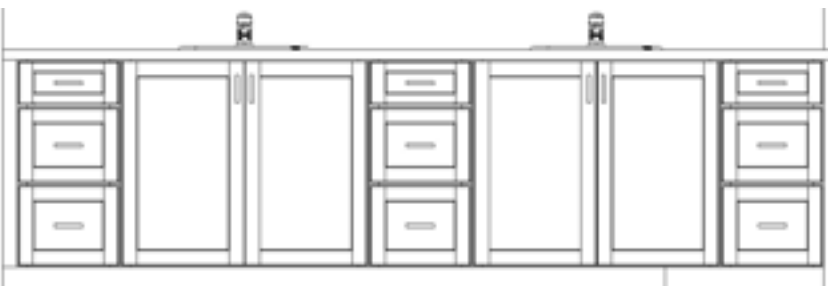

12X24 FLOOR TILE