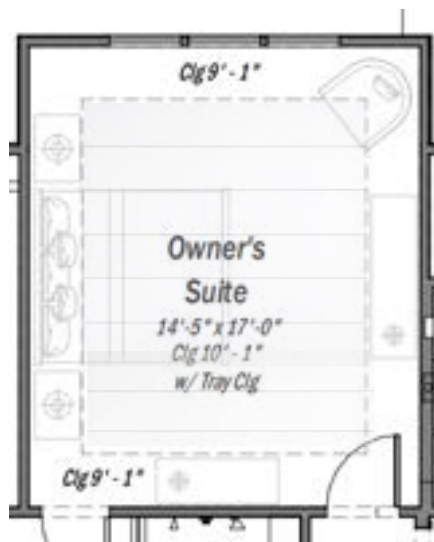

INTERIOR FIREPLACE/BUILT-IN DESIGN

MANTEL DESIGN

NEGRESKO HONED GRANITE SURROUND

STAIR DESIGN

Interior Trim

PAINT GRADE 6" PLANK CEILING INSIDE OWNER'S SUITE TRAY

SW7551 GREEK
VILLA WALLS

SW7005 PURE
WHITE TRIM