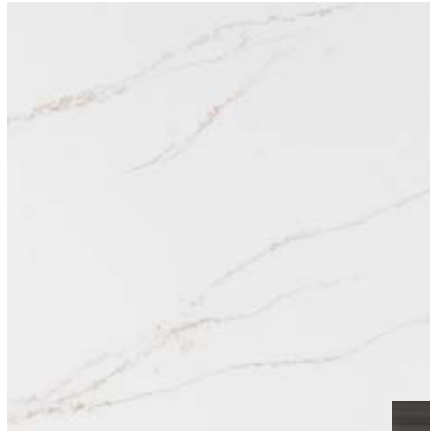

Powder

CALCATA ARNO QUARTZ
COUNTERTOPS

DELTA TRINSIC FAUCET
CHAMPAGNE BRONZE

EARL GREY CABINETS

WALLS: SW2848
ROYCROFT PEWTER

TILT DAVID WHITE HEXAGON MOSAIC TILE FLOORS

Laundry

CALCATTÀ ARNO QUARTZ
COUNTERTOPS