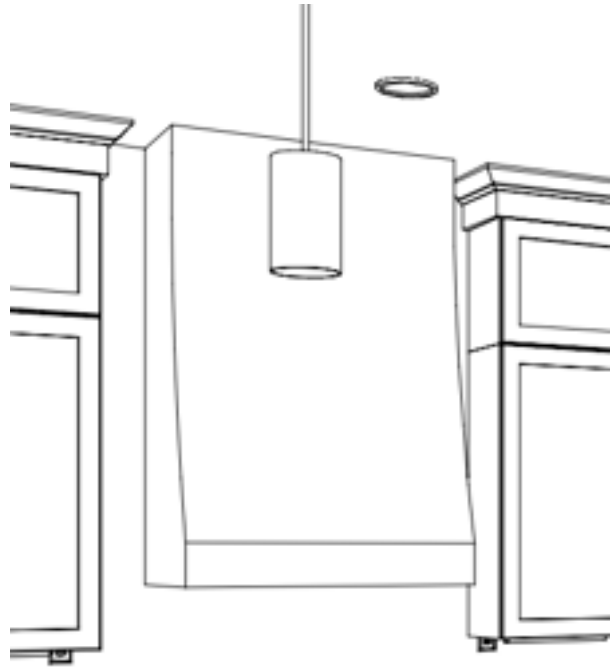

24" BEVERAGE FRIDGE

Appliances

36" DRYWALL HOOD

36" DUAL FUEL Z-LINE RANGE

24" SHARP MICROWAVE DRAWER

36" DUAL FUEL Z-LINE RANGE

Owners Bath

DELTA TRINSIC CHROME FAUCETS