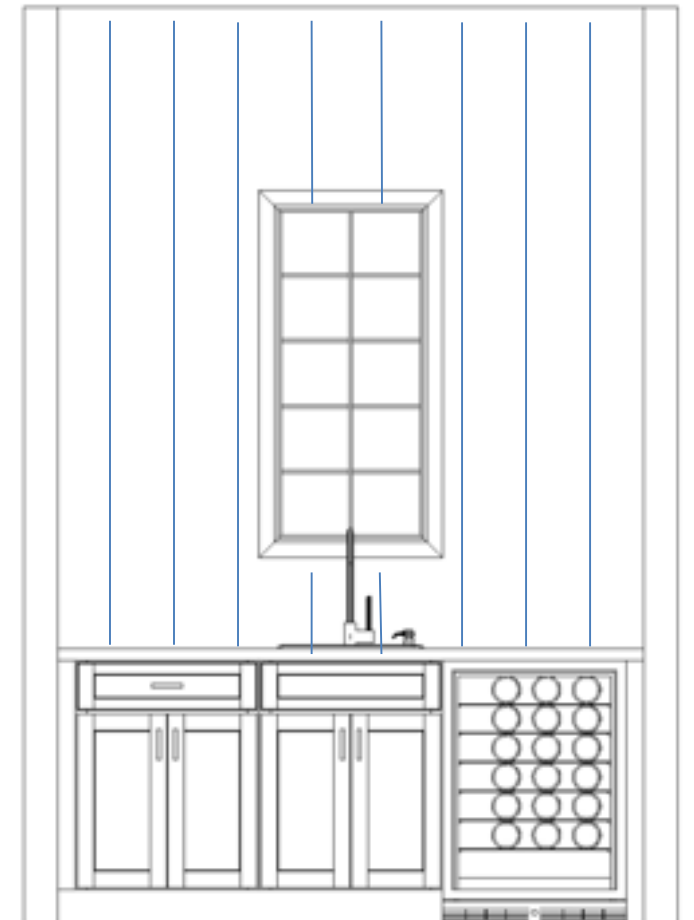

24" BEVERAGE FRIDGE

Appliances

36" DRYWALL HOOD

36" DUAL FUEL Z-LINE RANGE

24" SHARP MICROWAVE DRAWER

36" DUAL FUEL Z-LINE RANGE

Owners Bath

DELTA TRINSIC CHROME FAUCETS