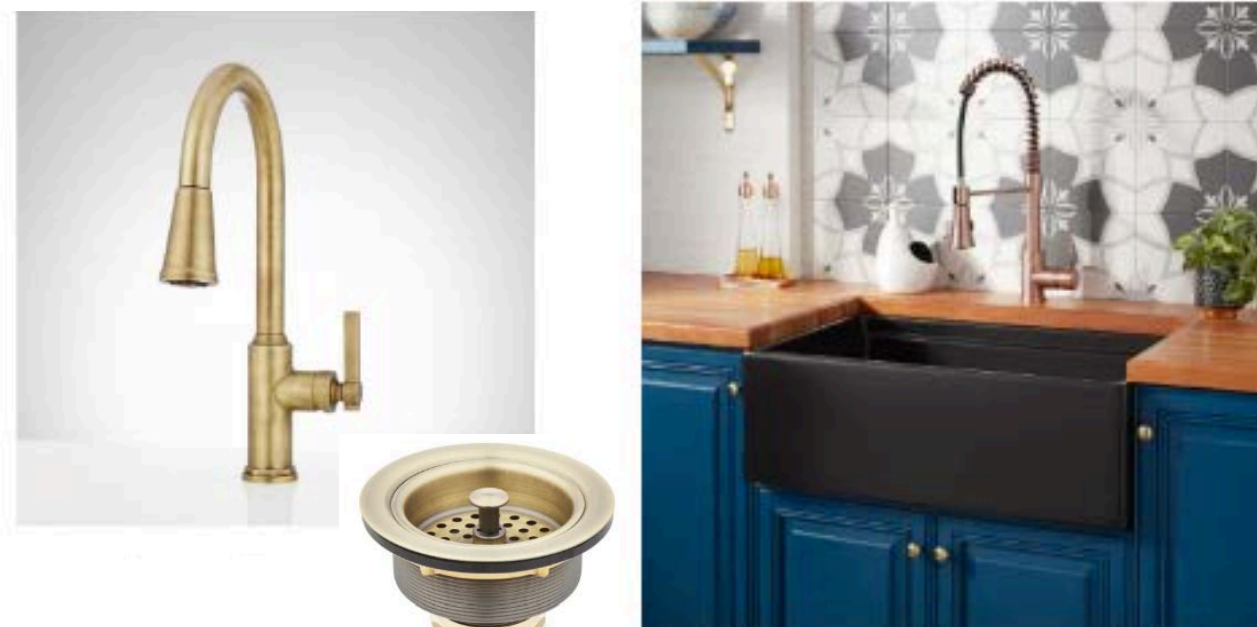

BONUS WET BAR

PLUMBING | AGED BRASS

CABINETS | ROYCROFT GREEN BRONZE