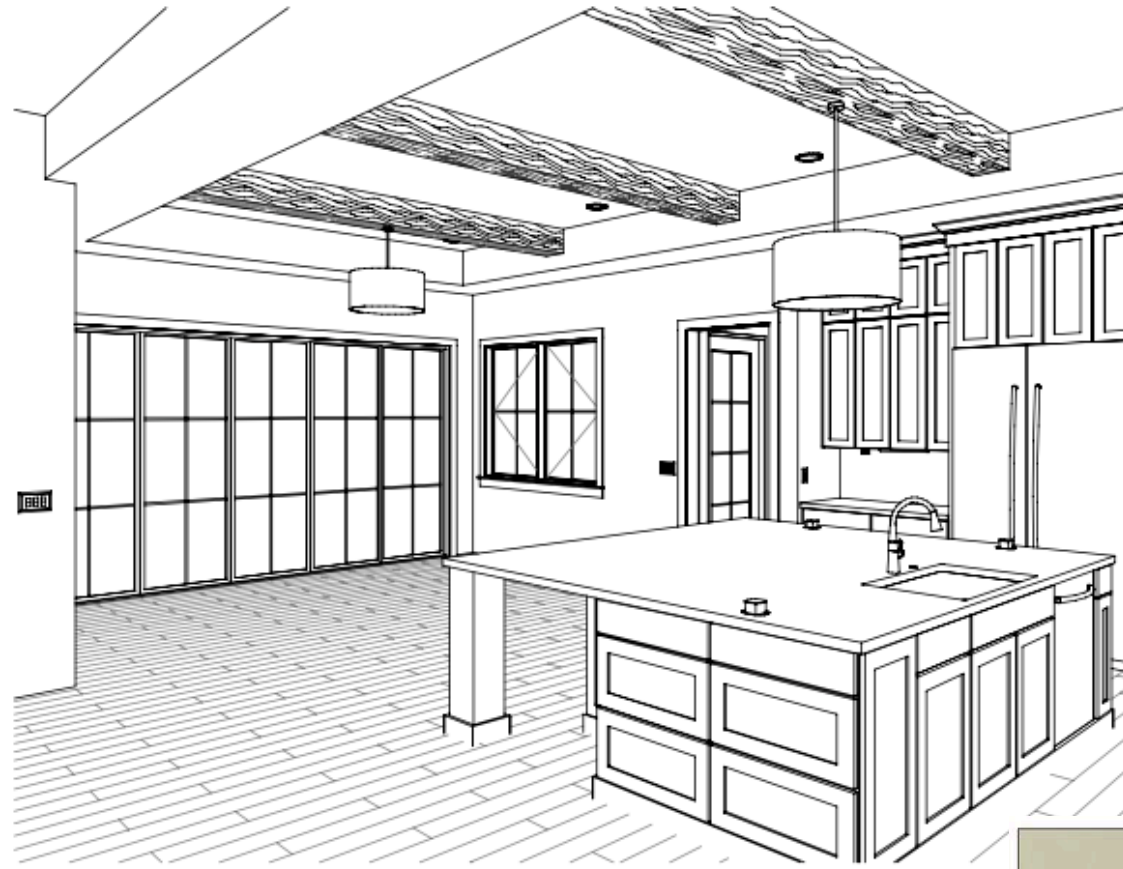

CABINETS |
ROYCROFT GREEN
BRONZE

DOWNSTAIRS DROP ZONE

FLAT WALL ON RIGHT SIDE WITH BENCH AND CUSTOM CUT OUT FOR MIRROR

DRAWERS AT BOTTOM, STRAIGHT DIVIDERS/CUBBIES, UPPER CABINETS WITH DOOR DETAIL AS SHOWN

INTERIOR TRIM

FOYER | FLOOR TO CEILING FLUTED DETAIL

TRAY CEILING WITH 3
WHITE OAK BEAMS
IN KITCHEN &
DINNING ROOM

KITCHEN / DINING PERSPECTIVE

VAULTED CEILING IN
OWNERS SUITE
WITH TWO COLLAR TIE
BOXED WHITE OAK BEAMS