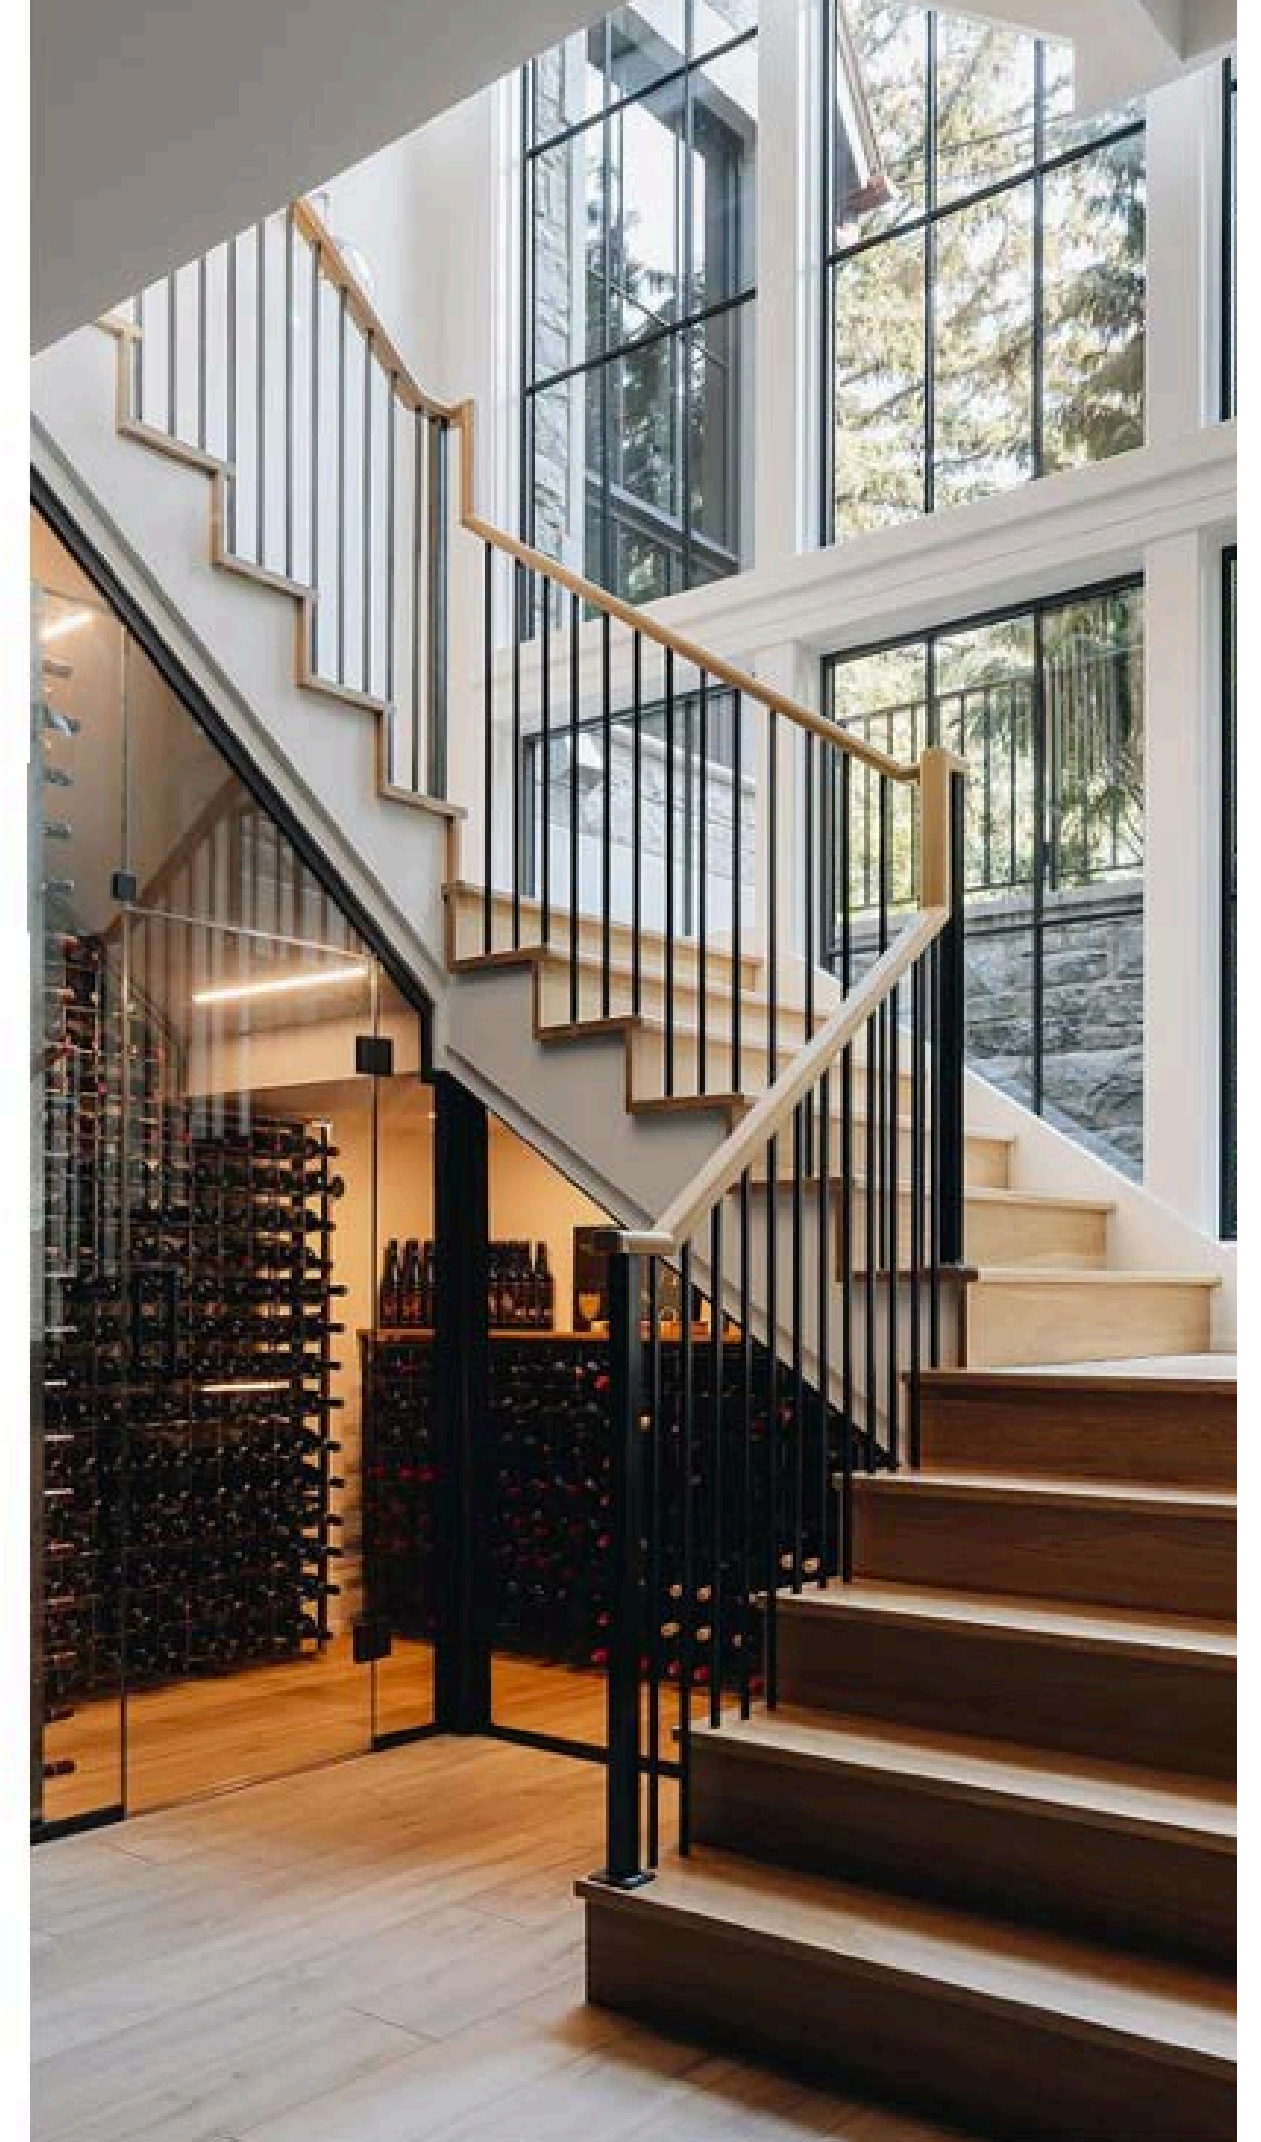

STAIRS

STAIR SYSTEM: SQUARE WHITE OAK NOSINGS, WHITE OAK RISERS, SIDE OF TREAD/RISER/NOSING EXPOSED LIKE SHOWN IN 1ST PHOTO

BALUSTERS: 1/2" SQUARE BLACK METAL, 3 PER TREAD

HANDRAIL: 6040, ROUND 1 3/4" W/FLAT BOTTOM

NEWELS: SQUARE BLACK METAL