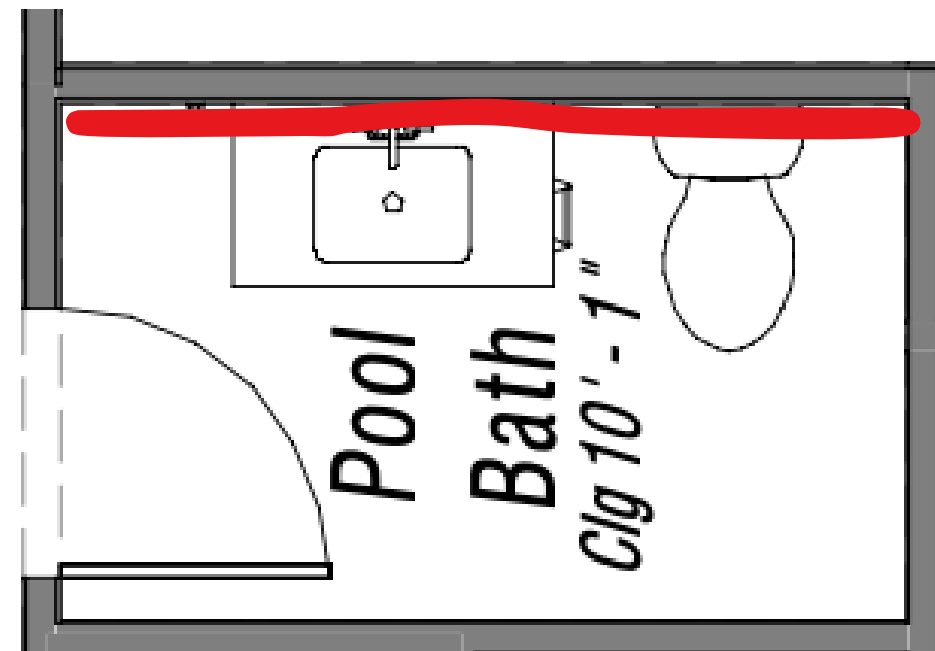

SHOWER WALLS |
BIANCO 2.5" X 8"

PLUMBING |
POLISHED NICKEL

LIGHTING & ACCESSORIES

COUNTERTOP | CALACATTA IZARO
10" HIGH SPLASH FOR WALL
MOUNTED FAUCETS

POOL POWDER BATH

TILE | ACCENT WALL - VANITY WALL
FLOOR TO CEILING