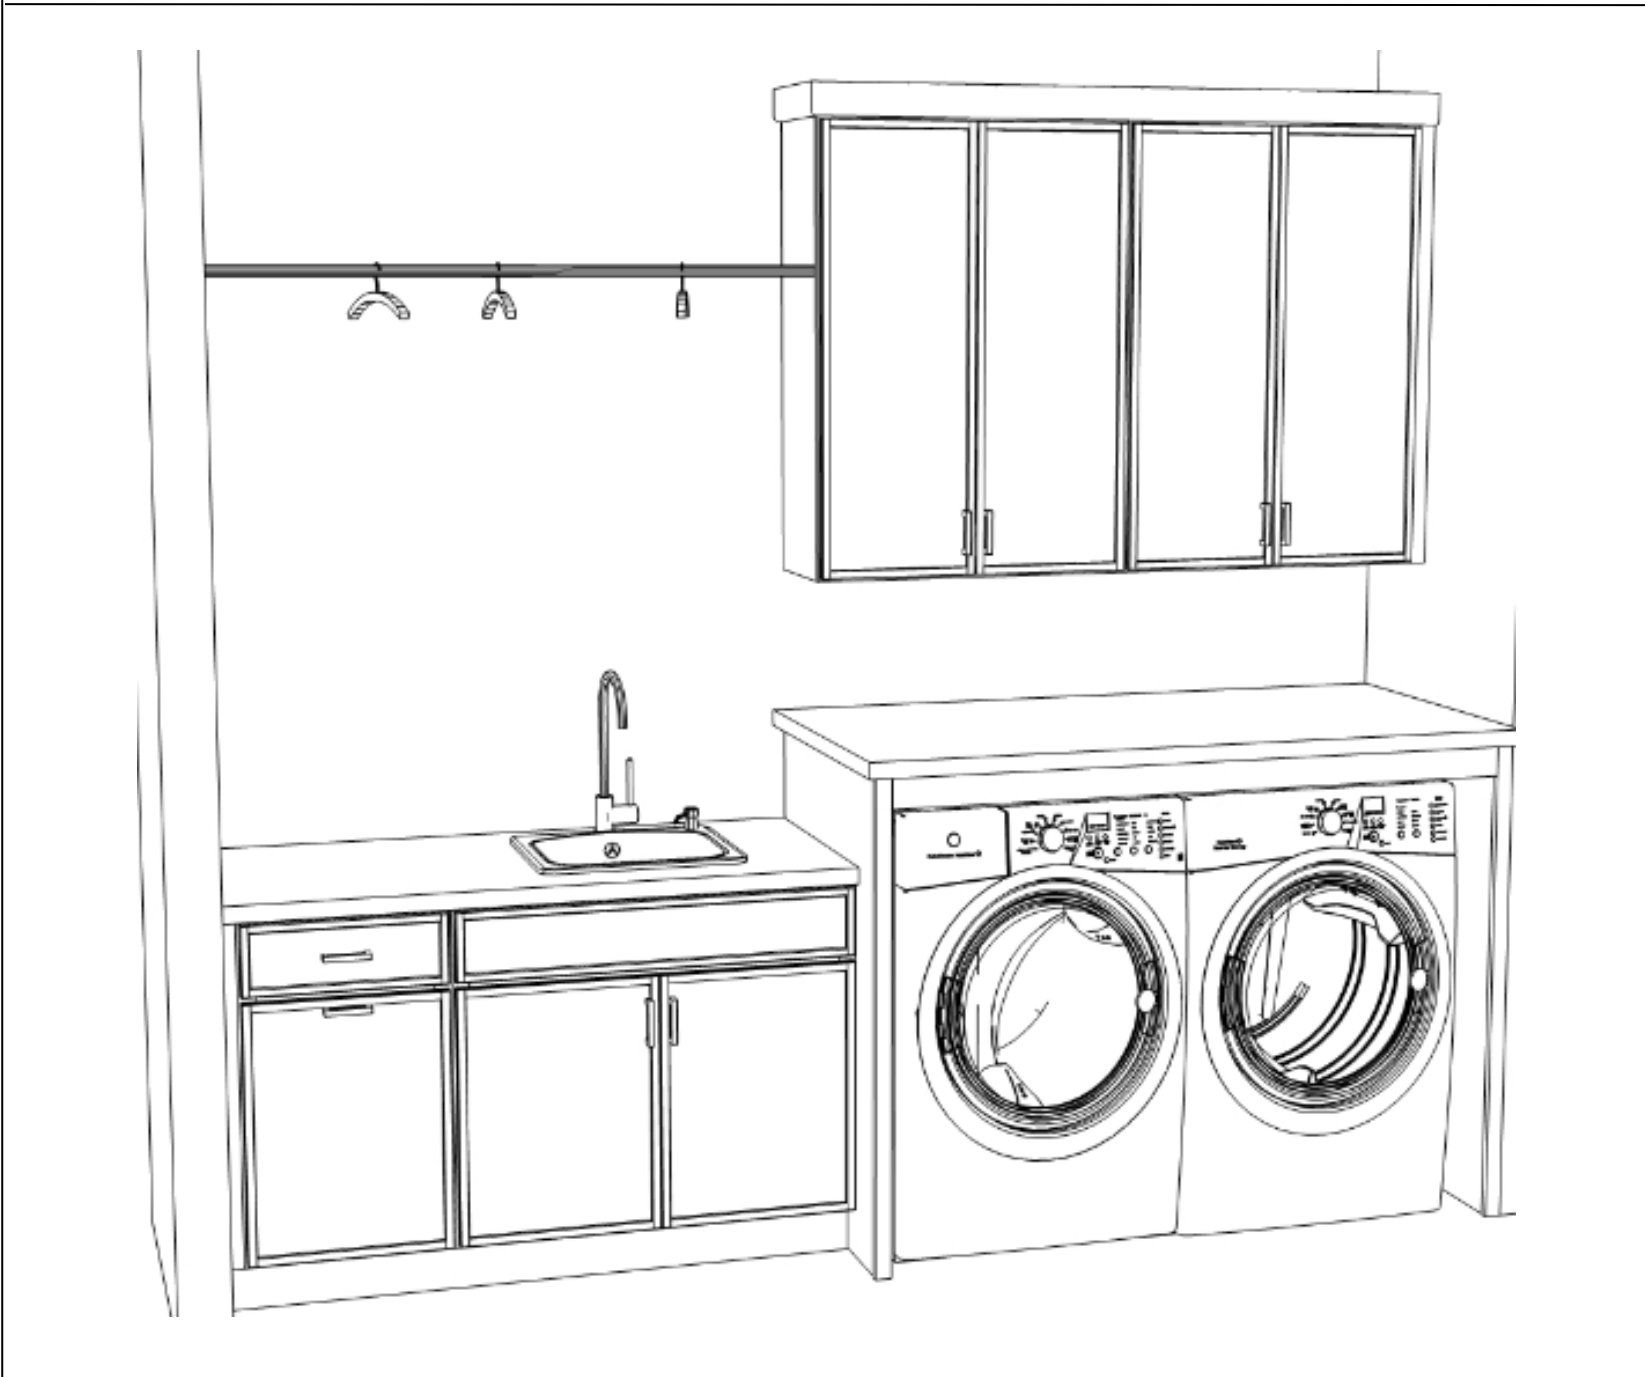

PLUMBING |
POLISHED BRASS