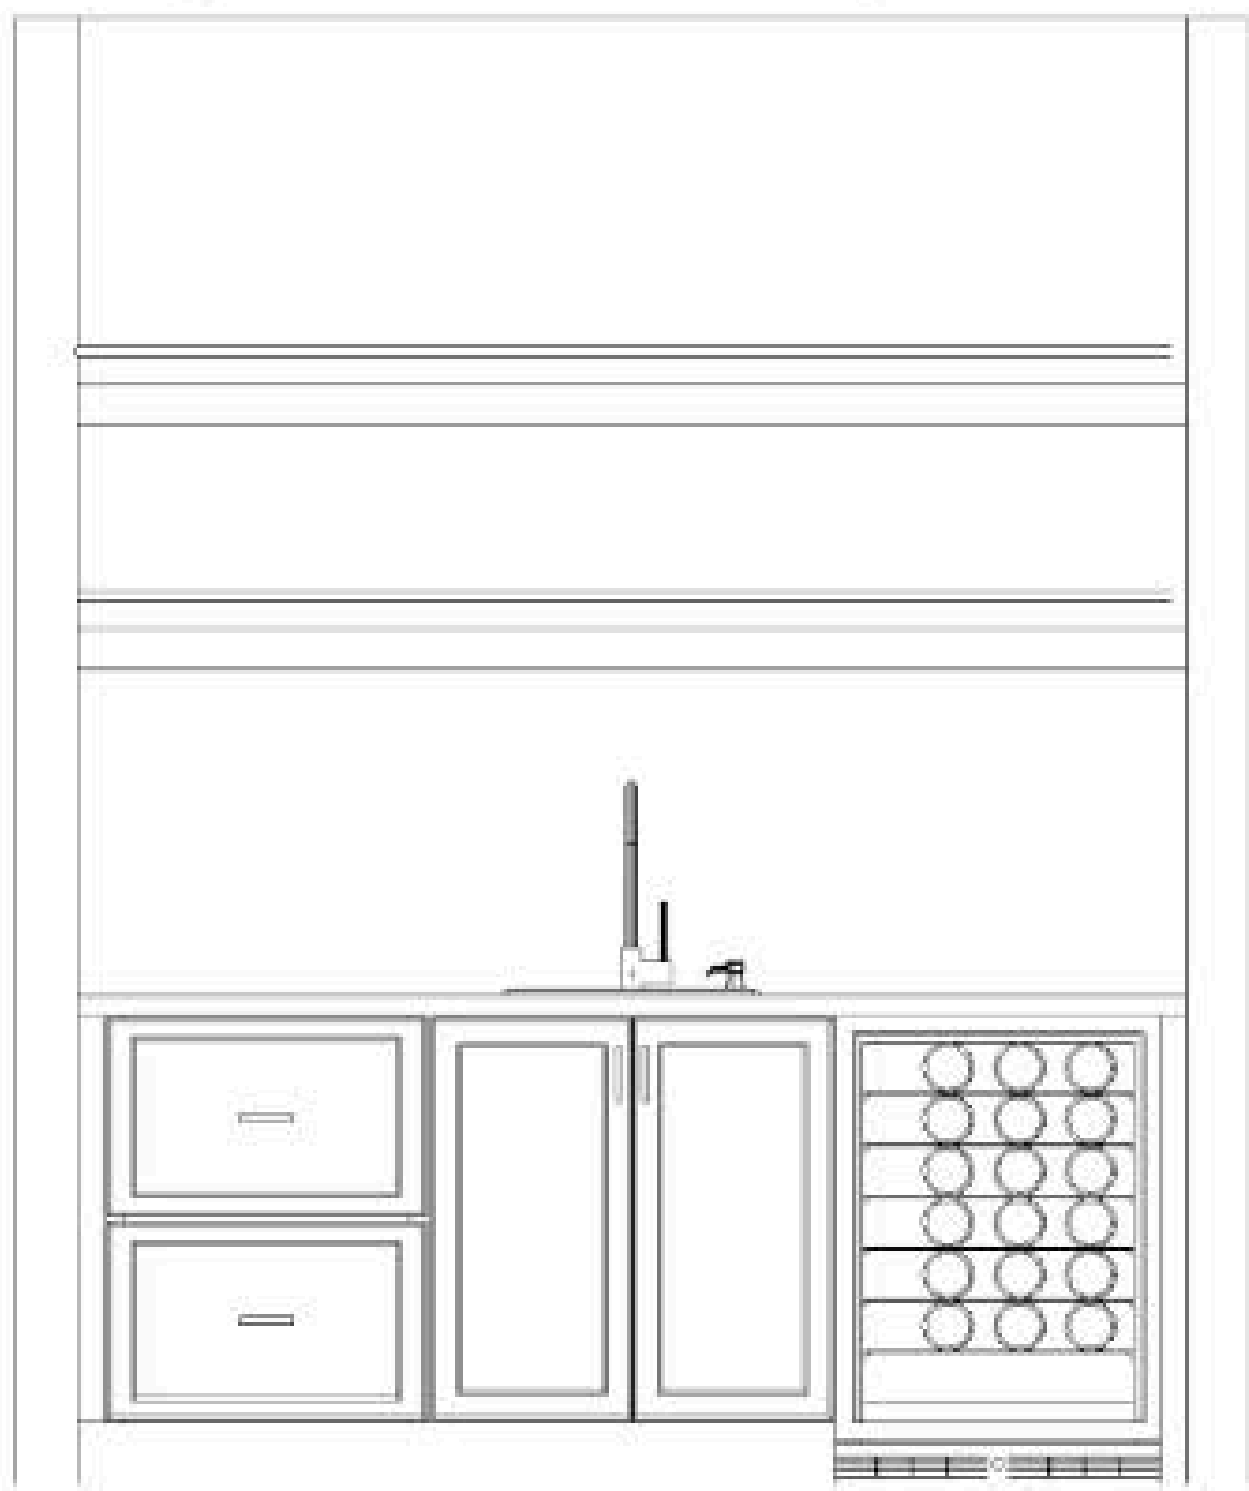

BONUS WET BAR

PLUMBING | AGED BRASS

CABINETS | ROYCROFT GREEN BRONZE