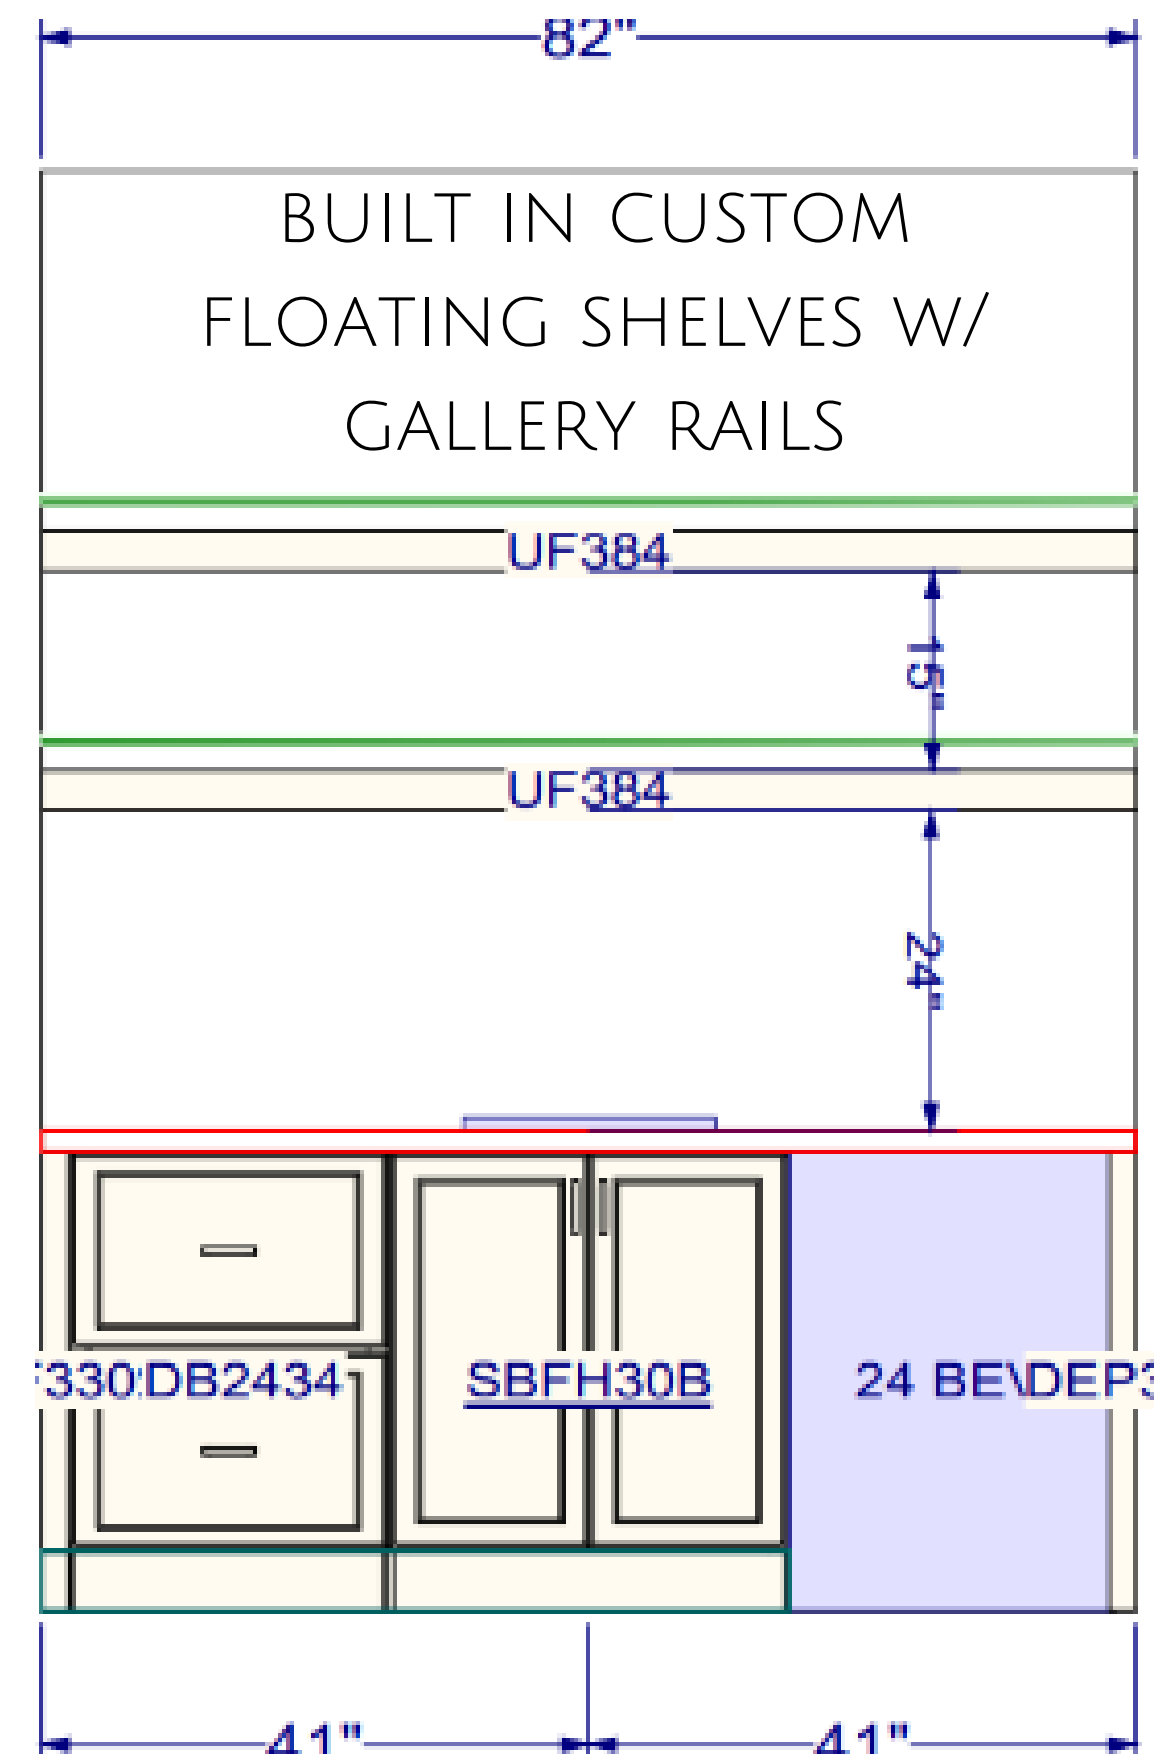

BONUS WET BAR

PLUMBING | AGED BRASS

CABINETS | ROYCROFT GREEN BRONZE