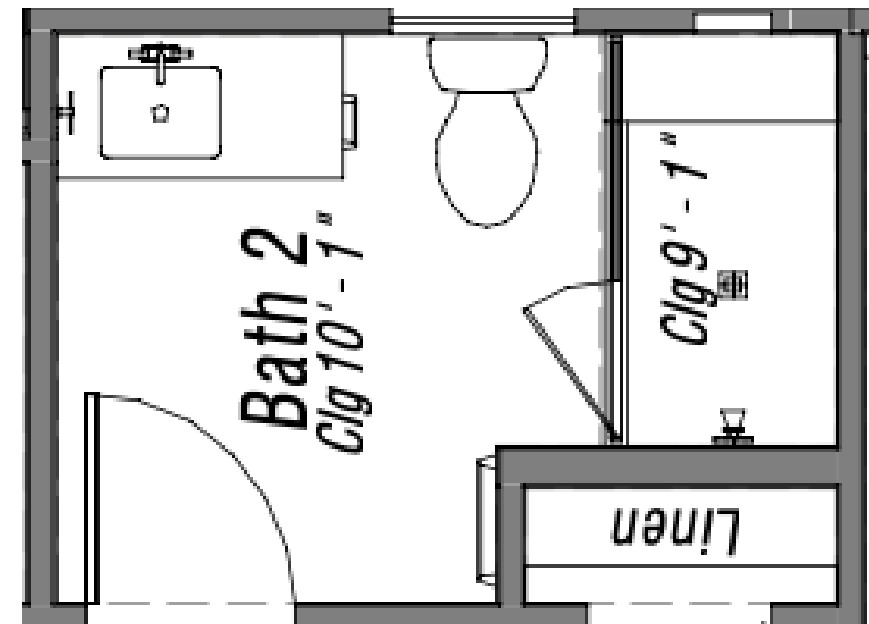

COUNTERTOP |
QUARTZ CALACATTA
IZARO