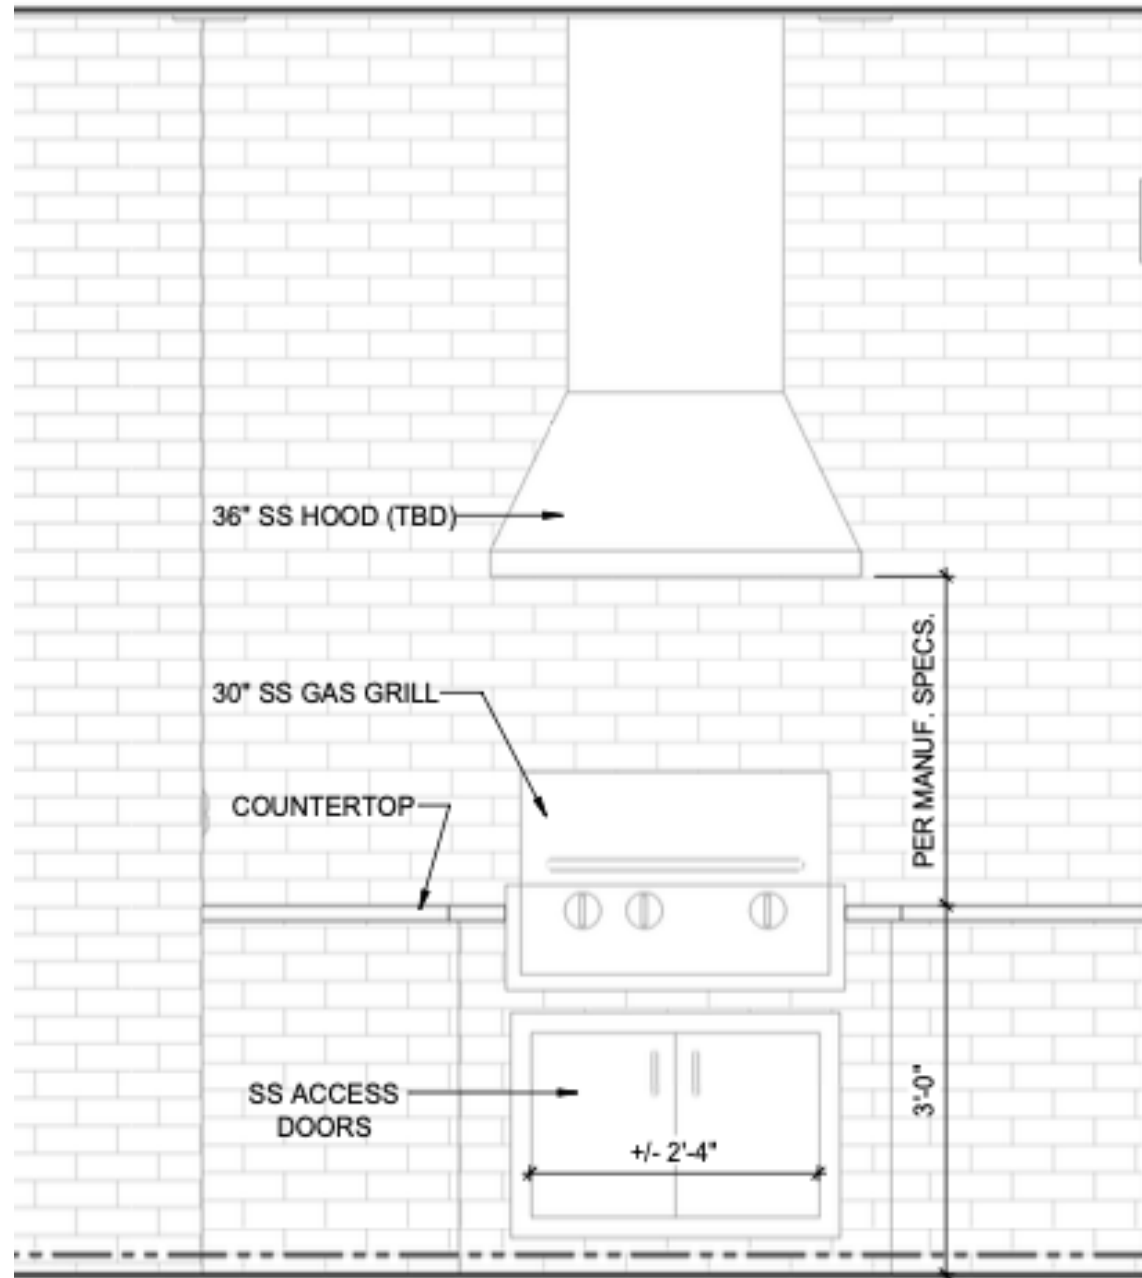

OUTDOOR GRILL STATION