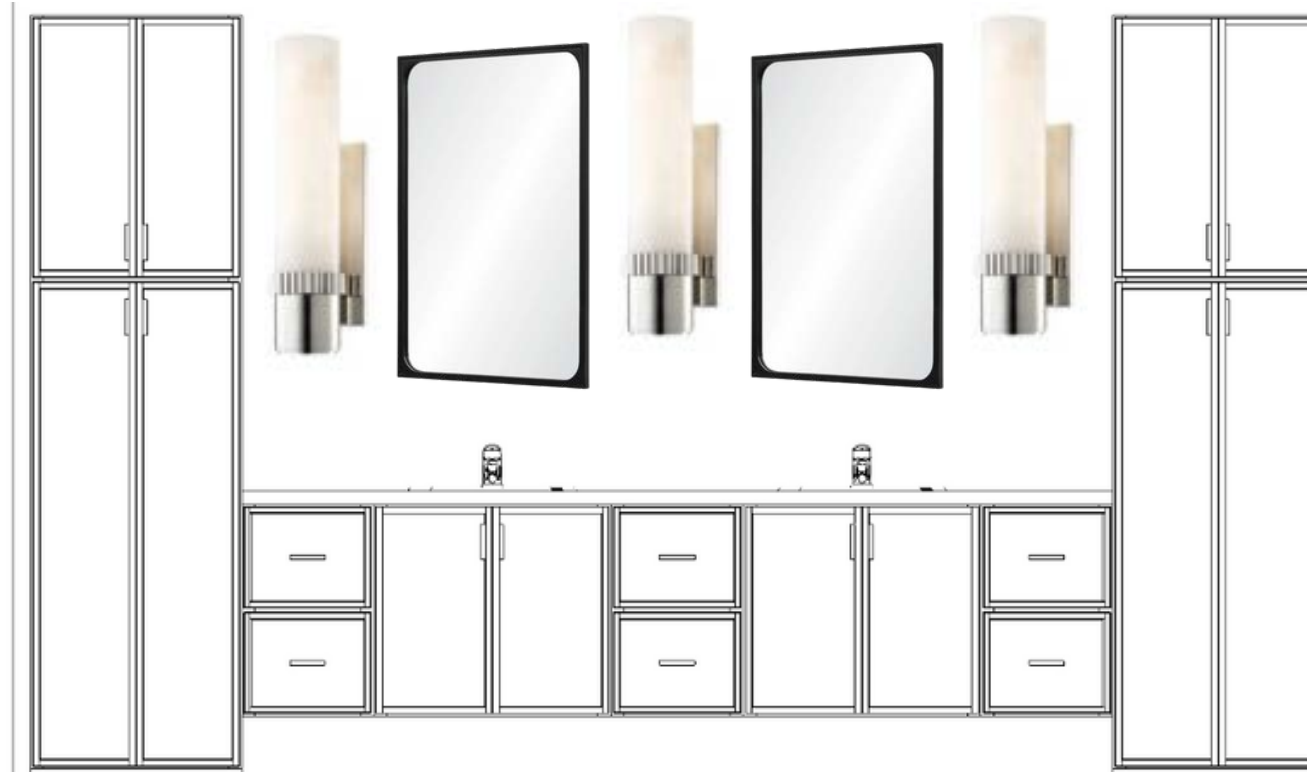

SHOWER WALLS |
BIANCO 2.5" X 8"

PLUMBING |
POLISHED NICKEL

LIGHTING & ACCESSORIES

COUNTERTOP | CALACATTA IZARO
10" HIGH SPLASH FOR WALL
MOUNTED FAUCETS

POOL POWDER BATH

TILE | ACCENT WALL - VANITY WALL
FLOOR TO CEILING