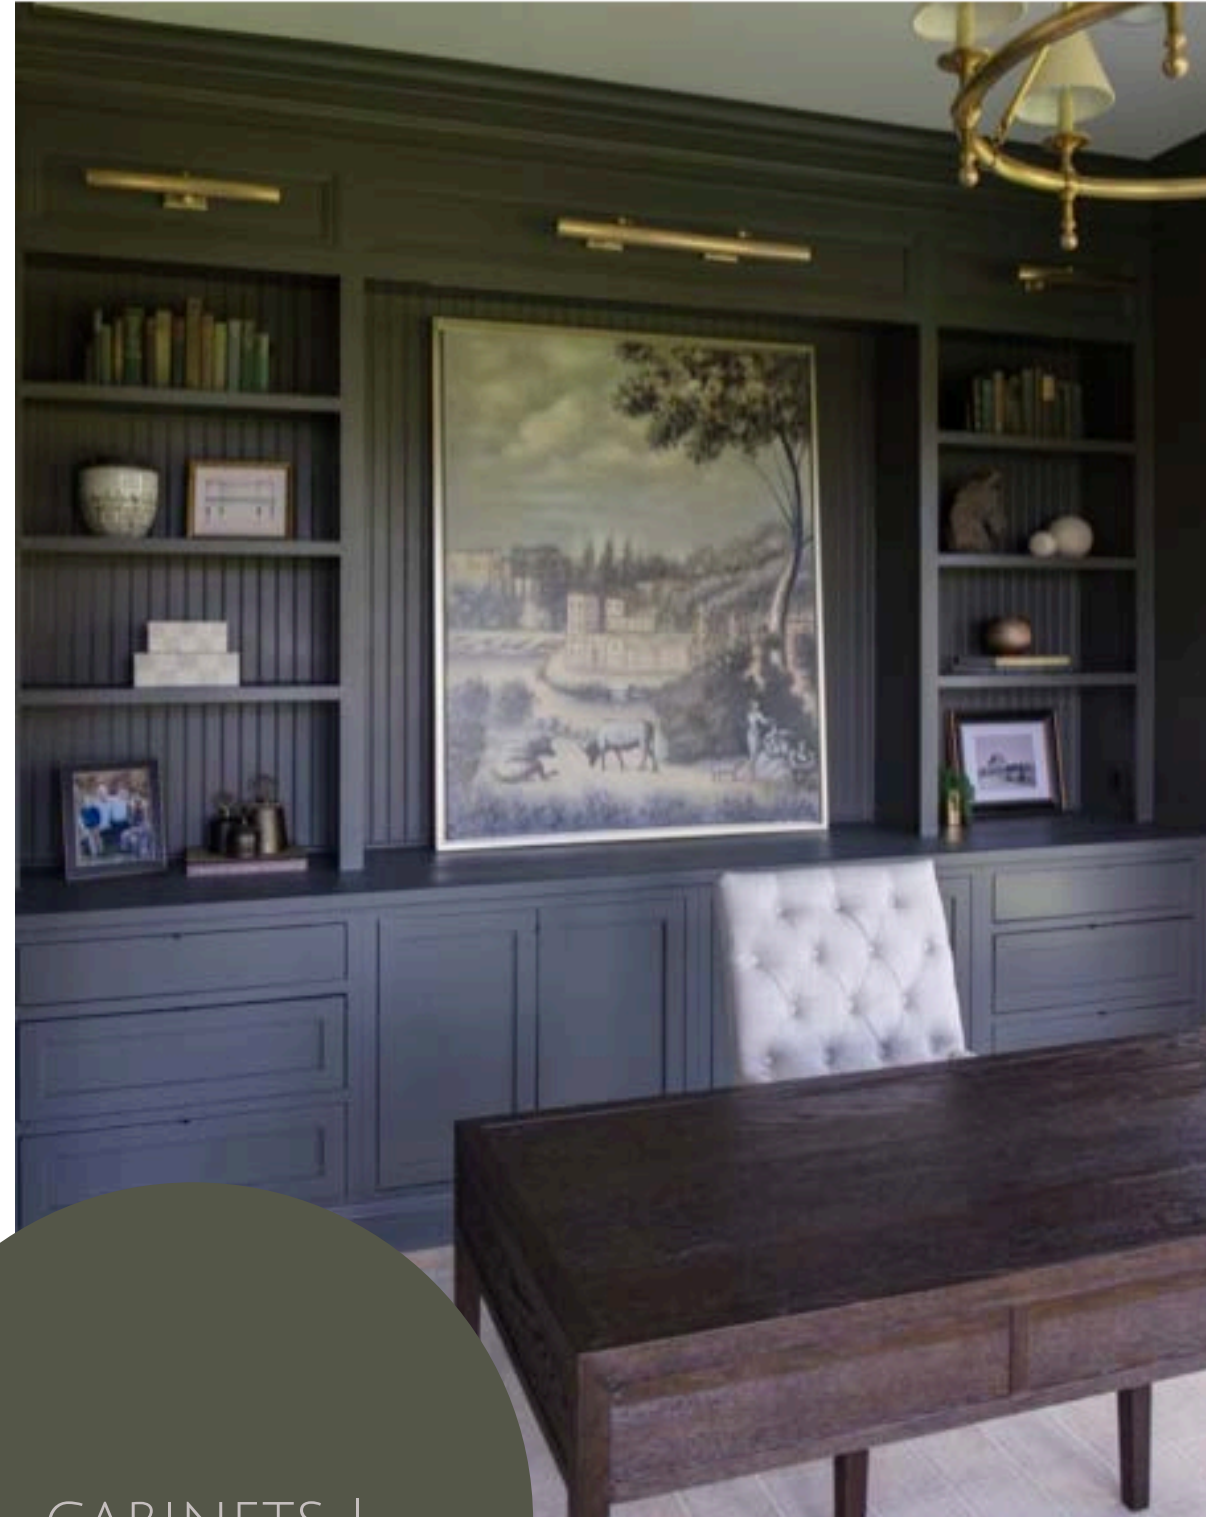

INTERIOR KIT BUILT INS

UPSTAIRS BUILT IN

BUILT-IN DESIGN TO BE LIKE IMAGE SHOWN.
INSET BASES:
DRAWERBANKS ON ENDS & DOORS IN CENTER.
UPPER TO HAVE SHELVING ON ENDS & OPEN SPACE IN THE CENTER ABOVE THE DOORS. BEADBOARD BACKER PANELING DESIGN AT TOP FOR 3 PICTURE LIGHTS

CABINETS |
ROYCROFT GREEN
BRONZE