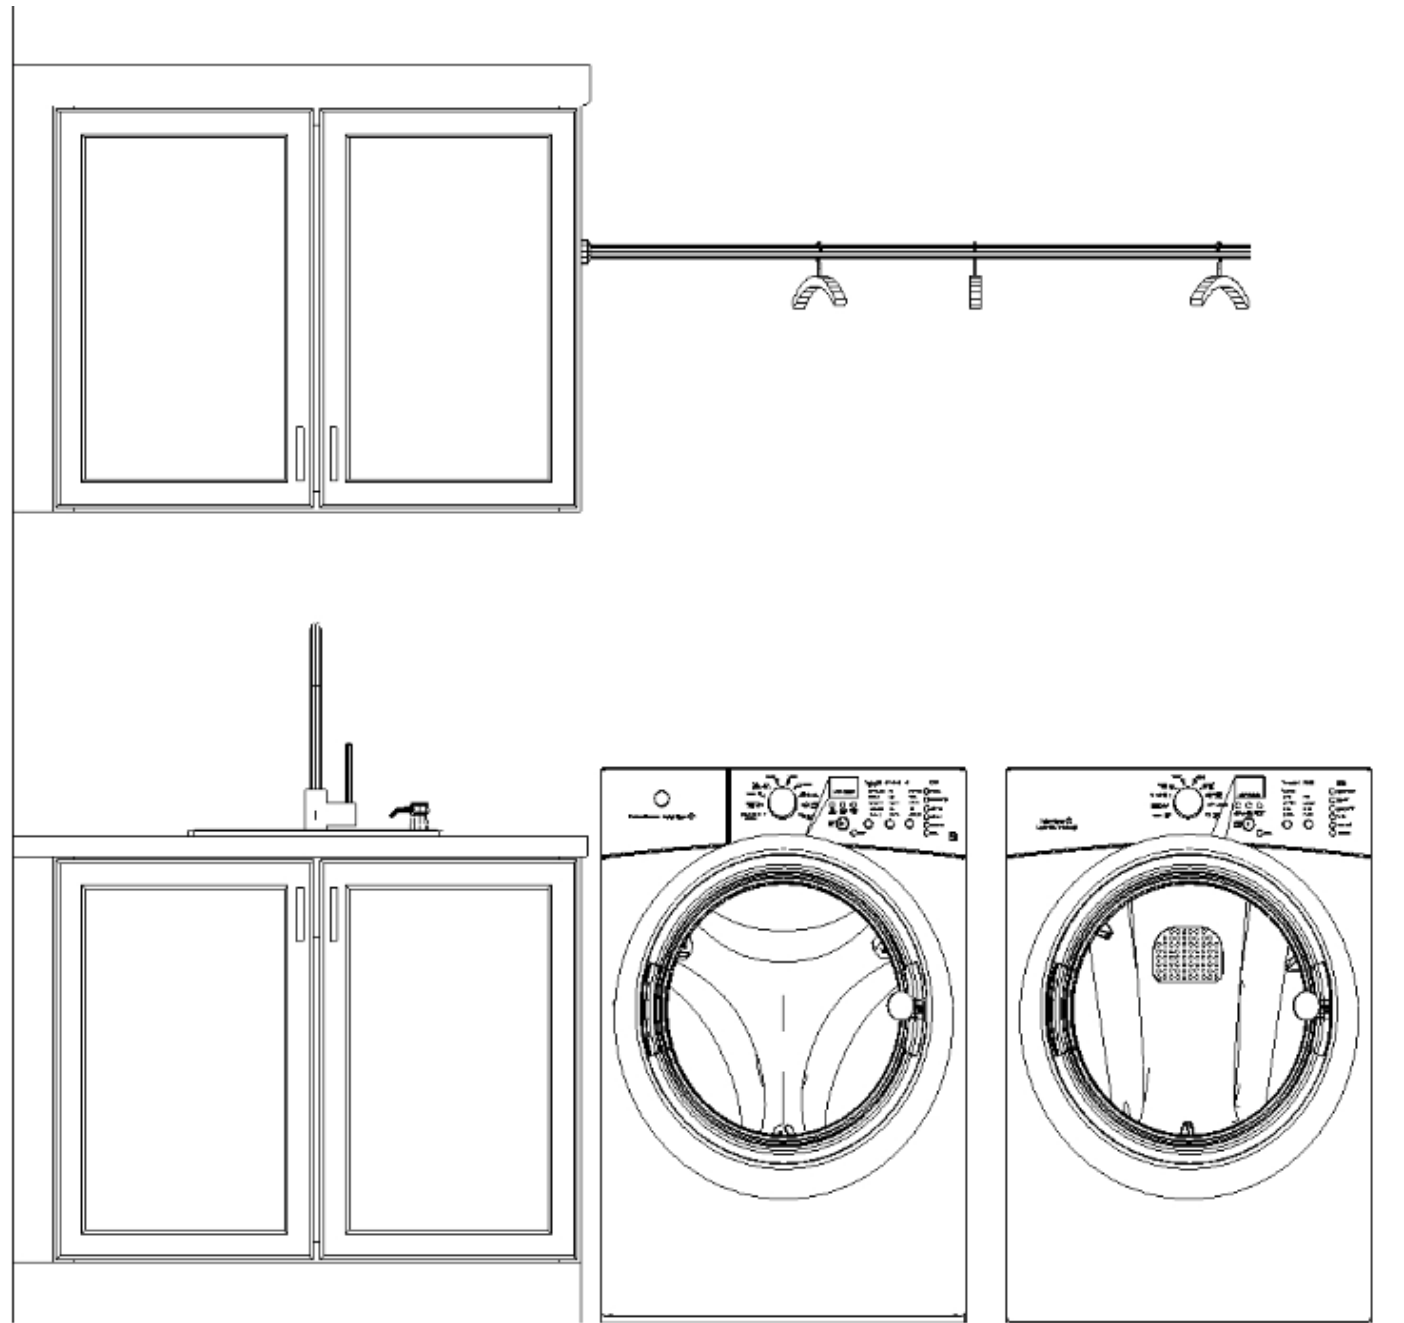

COUNTERTOP | QUARTZ
CALACATTA IZARO