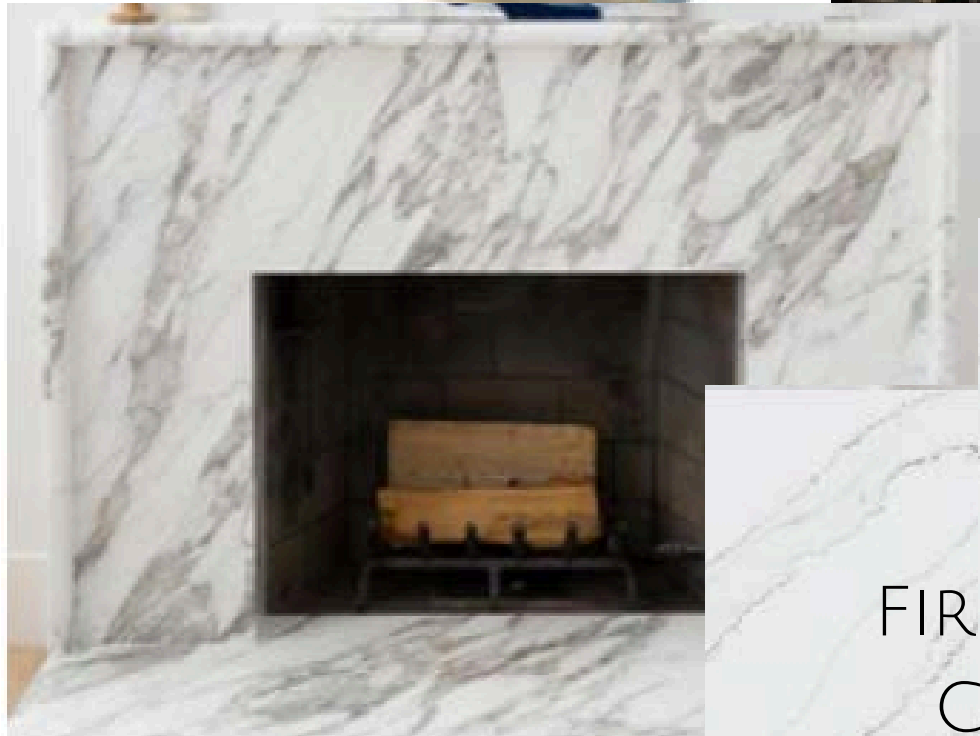

Emtek Dumont Lever Mortise
Set
Finish: Black
NOT smart lock compatible

FLOORING | 1/2" ENGINEERED FRENCH
OAK 6.5" WIDTH HARDWOODS

FIREPLACE DESIGN

INDOOR

OUTDOOR

FIREPLACE | QUARTZ
CALACATTA IZARO

BRICK COLOR |
MUSHROOM