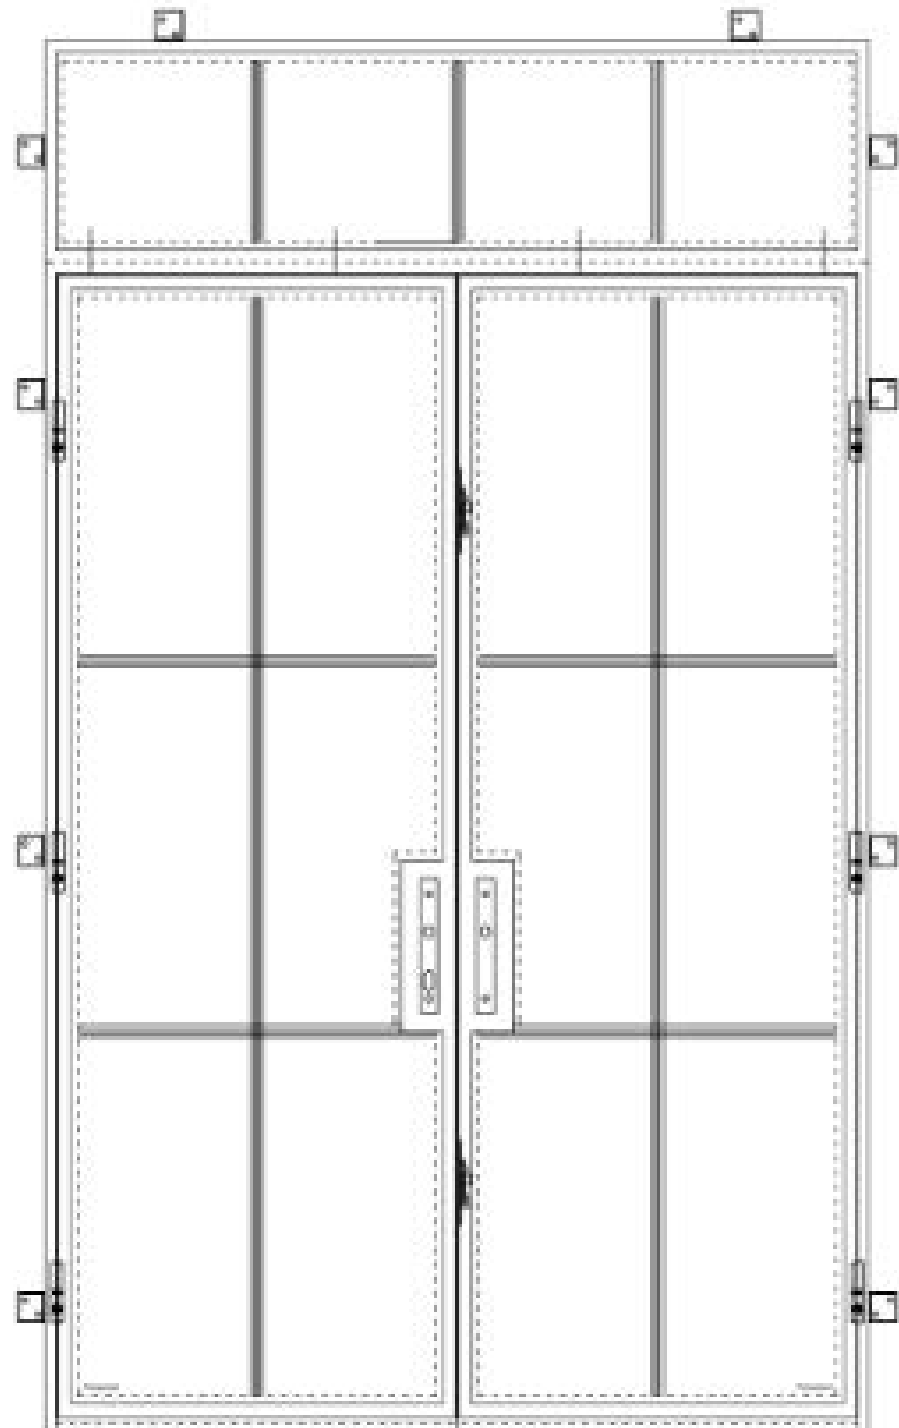

THERMADOR
18-INCH BUILT-
IN FREEZER
COLUMN WITH
INTERNAL ICE
MAKER

THERMADOR REFRIGERATION
30-INCH BUILT-IN FRESH
FOOD COLUMN

THERMADOR
24" CUSTOM PANEL
DISHWASHER

24 INCH WIDE 21
BOTTLE CAPACITY
AND 64 CAN
CAPACITY BEVERAGE
CENTER WITH LED
LIGHTING AND
DOUBLE PANE GLASS

SHARP MICROWAVE
24 IN. 1.2 CU. FT. 950W STAINLESS
STEEL MICROWAVE DRAWER OVEN

BONUS WET BAR

PLUMBING | AGED BRASS

CABINETS | ROYCROFT GREEN BRONZE

INTERIOR DETAILS

OWNERS DOOR | 6 LT DOUBLE DOOR,
W/ TRANSOM IN BLACK