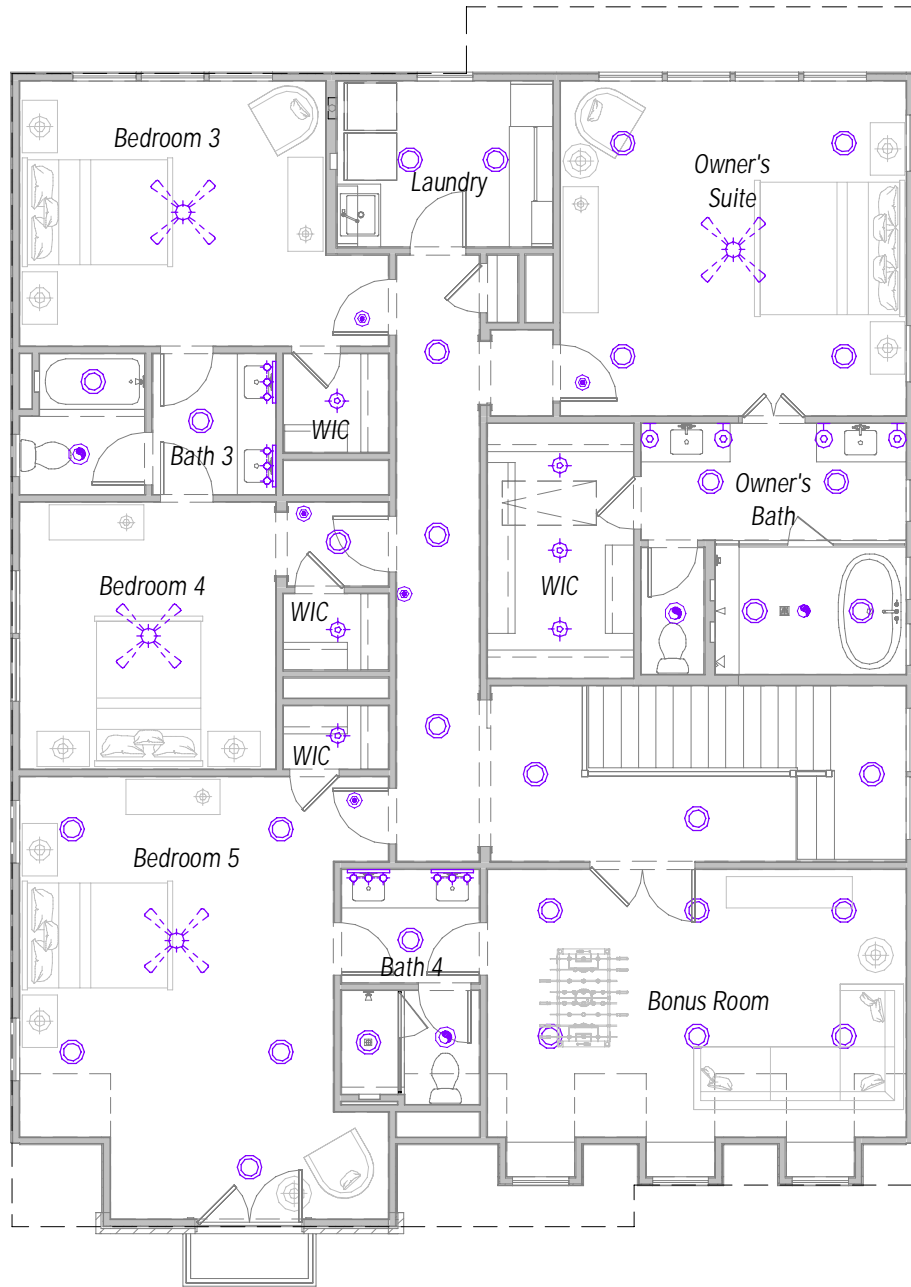

ELECTRICAL LEGEND

	WEATHERPROOF OUTLET
	RECESS FLOOR OUTLET
	CEILING OUTLET
	RECESSED CAN LIGHT
	CEILING MOUNT PREWIRE (CAPPED, FIXTURE BY OTHERS)
	CEILING MOUNT LIGHT
	SURFACE MOUNT LED (DISK)
	KEYLESS LIGHT
	WALL MOUNT SCONCE
	PENDENT / HANGING LIGHT
	MINI ROUND (PUCK)
	UNDER CABINET LIGHT
	EXTERIOR COACH LIGHT
	VANITY LIGHTING
	FLOOD LIGHT
	CEILING MOUNT LED FIXTURE (GARAGE)
	EXHAUST FAN / LIGHT FIXTURE
	EXHAUST FAN
	SMOKE & CARBON MONOXIDE DETECTOR (PER CODE)
	DOORBELL CHIMES
	CEILING MOUNT SPEAKER
	ELECTRICAL PANEL
	STRUCTURED WIRING PANEL
	GARBAGE DISPOSAL
	CEILING MOUNT LIGHT FIXTURE (PREWIRE FOR FAN AND LIGHT COMBO)
	CEILING MOUNT FAN WITH LIGHT KIT

UPDATED 4/15/2022

Upper Electrical

PROJECT NAME **12160 Cambridge Square**

PLAN NAME **Jameson D Elev**

COMMUNITY **Cambridge Square** ADDRESS **12160 Cambridge Sq. Dr.**

CLIENT NAME (OR SPEC) **Inventory Home**

REV. DATE **11/28/2023** LOT NO. **Lot 18** **Charlotte, NC**