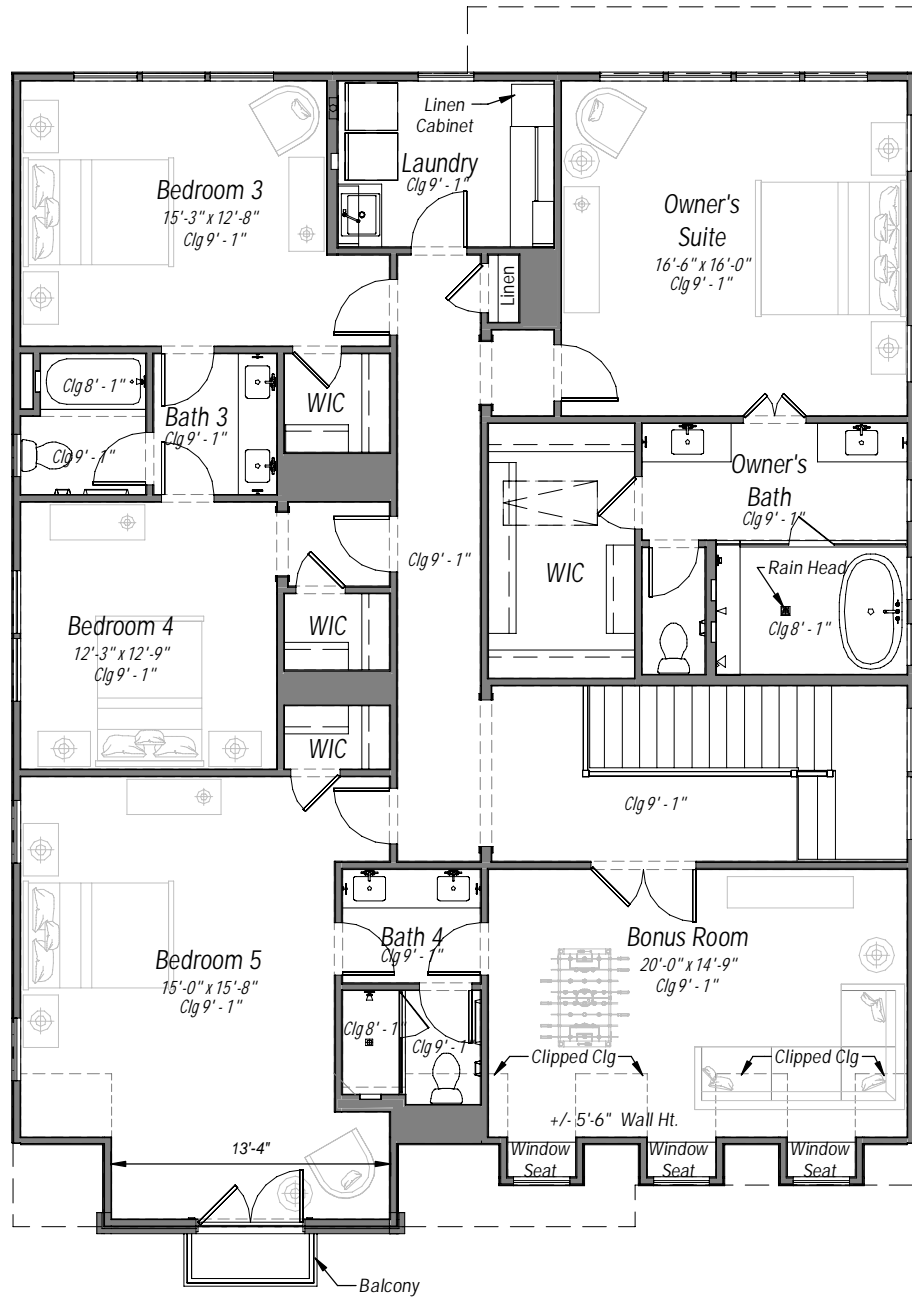

BARRINGER HOMES

PROJECT NAME **12160 Cambridge Square**

PLAN NAME **Jameson D Elev**

COMMUNITY **Cambridge Square**

ADDRESS **12160 Cambridge Sq. Dr.**

CLIENT NAME (OR SPEC) **Inventory Home**

REV. DATE **11/28/2023**

LOT NO. **Lot 18**

Charlotte, NC

© 2022 Barringer Homes, LLC

Upper Level

PROJECT NAME 12160 Cambridge Square		PLAN NAME Jameson D Elev	
COMMUNITY Cambridge Square	ADDRESS 12160 Cambridge Sq. Dr.	CLIENT NAME (OR SPEC) Inventory Home	
REV. DATE 11/28/2023	LOT NO. Lot 18	Charlotte, NC	

BARRINGER
HOMES

© 2022 Barringer Homes, LLC

Front Elevation

PROJECT NAME
12160 Cambridge Square

PLAN NAME
Jameson D Elev

COMMUNITY
Cambridge Square

ADDRESS
12160 Cambridge Sq. Dr.

CLIENT NAME (OR SPEC)
Inventory Home