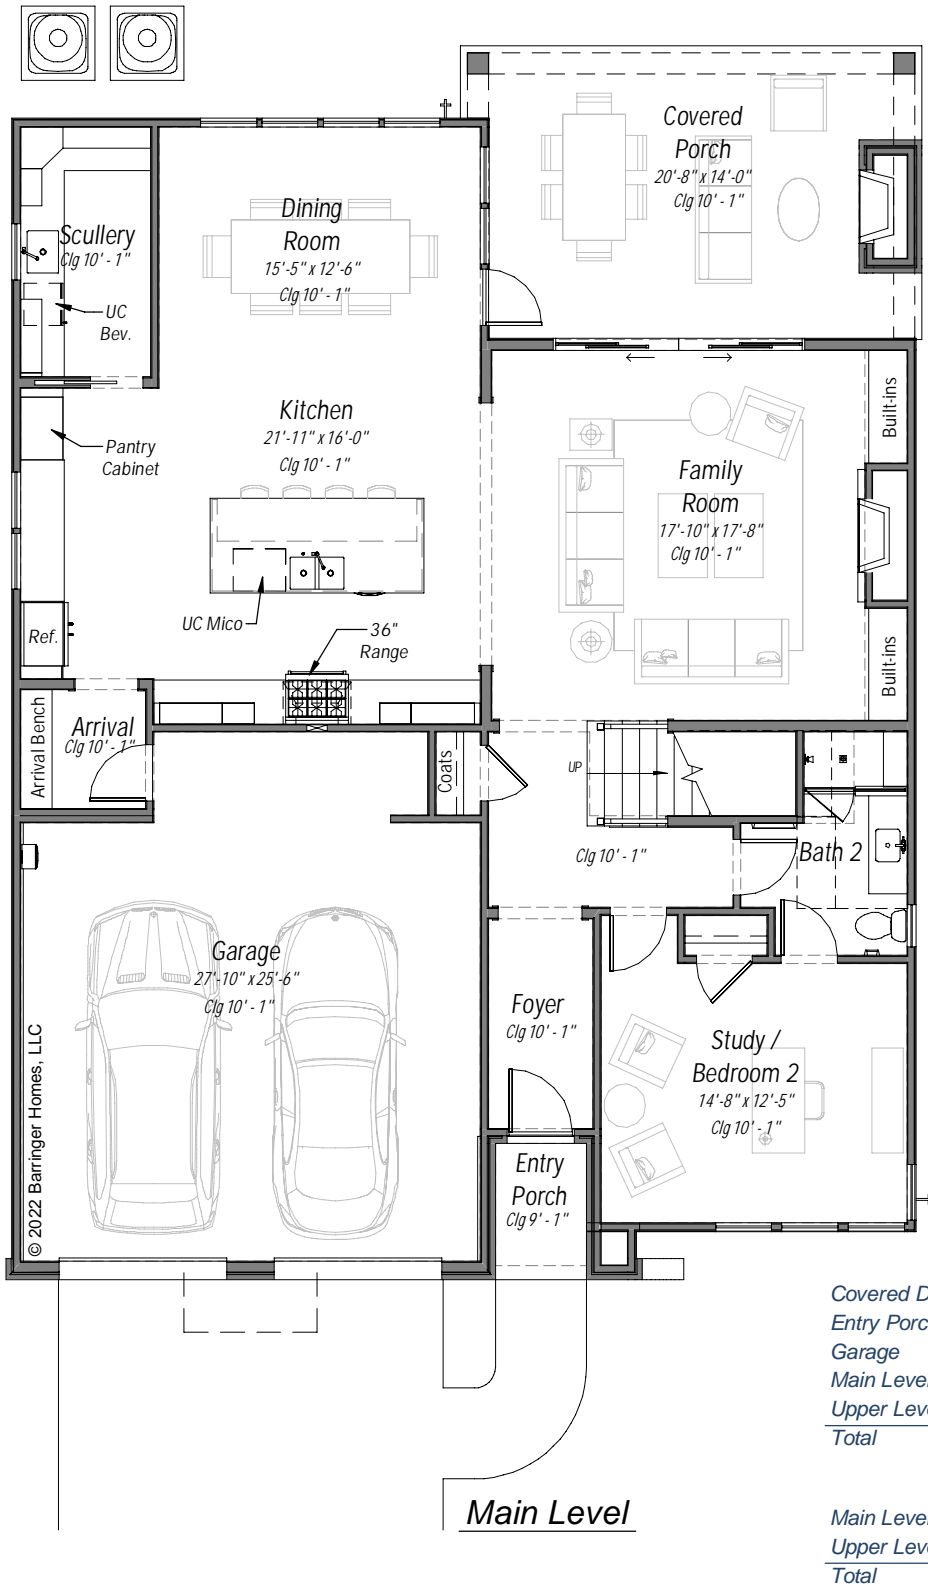

BARRINGER HOMES

PROJECT NAME **12160 Cambridge Square**

PLAN NAME **Jameson D Elev**

COMMUNITY **Cambridge Square**

ADDRESS **12160 Cambridge Sq. Dr.**

CLIENT NAME (OR SPEC) **Inventory Home**

REV. DATE **11/28/2023**

LOT NO. **Lot 18**

Charlotte, NC

© 2022 Barringer Homes, LLC

Upper Level

PROJECT NAME 12160 Cambridge Square		PLAN NAME Jameson D Elev	
COMMUNITY Cambridge Square	ADDRESS 12160 Cambridge Sq. Dr.	CLIENT NAME (OR SPEC) Inventory Home	
REV. DATE 11/28/2023	LOT NO. Lot 18	Charlotte, NC	

BARRINGER
HOMES

© 2022 Barringer Homes, LLC

Front Elevation

PROJECT NAME
12160 Cambridge Square

PLAN NAME
Jameson D Elev

COMMUNITY
Cambridge Square

ADDRESS
12160 Cambridge Sq. Dr.

CLIENT NAME (OR SPEC)
Inventory Home