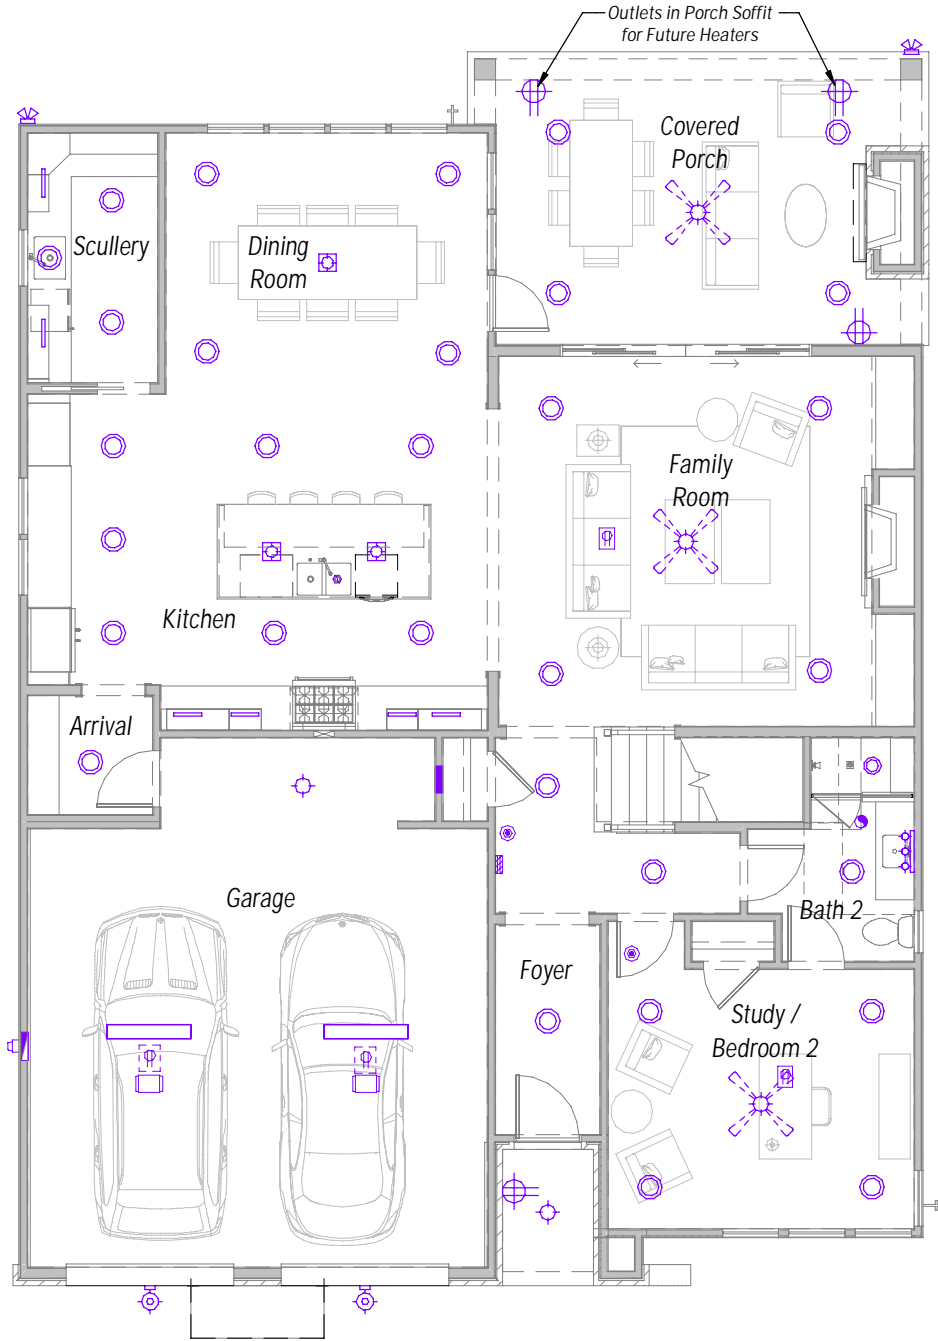

Left Elevation

© 2022 Barringer Homes, LLC

Right Elevation

PROJECT NAME
12160 Cambridge Square

PLAN NAME
Jameson D Elev

COMMUNITY
Cambridge Square

ADDRESS
12160 Cambridge Sq. Dr.

CLIENT NAME (OR SPEC)
Inventory Home

REV. DATE
11/28/2023

LOT NO.
Lot 18

Charlotte, NC

ELECTRICAL LEGEND	
	WEATHERPROOF OUTLET
	RECESS FLOOR OUTLET
	CEILING OUTLET
	RECESSED CAN LIGHT
	CEILING MOUNT PREWIRE (CAPPED, FIXTURE BY OTHERS)
	CEILING MOUNT LIGHT
	SURFACE MOUNT LED (DISK)
	KEYLESS LIGHT
	WALL MOUNT SCONCE
	PENDENT / HANGING LIGHT
	MINI ROUND (PUCK)
	UNDER CABINET LIGHT
	EXTERIOR COACH LIGHT
	VANITY LIGHTING
	FLOOD LIGHT
	CEILING MOUNT LED FIXTURE (GARAGE)
	EXHAUST FAN / LIGHT FIXTURE
	EXHAUST FAN
	SMOKE & CARBON MONOXIDE DETECTOR (PER CODE)
	DOORBELL CHIMES
	CEILING MOUNT SPEAKER
	ELECTRICAL PANEL
	STRUCTURED WIRING PANEL
	GARBAGE DISPOSAL
	CEILING MOUNT LIGHT FIXTURE (PREWIRE FOR FAN AND LIGHT COMBO)
	CEILING MOUNT FAN WITH LIGHT KIT

UPDATED 4/15/2022

Main Electrical

PROJECT NAME **12160 Cambridge Square**

PLAN NAME **Jameson D Elev**

COMMUNITY **Cambridge Square** ADDRESS **12160 Cambridge Sq. Dr.**

CLIENT NAME (OR SPEC) **Inventory Home**