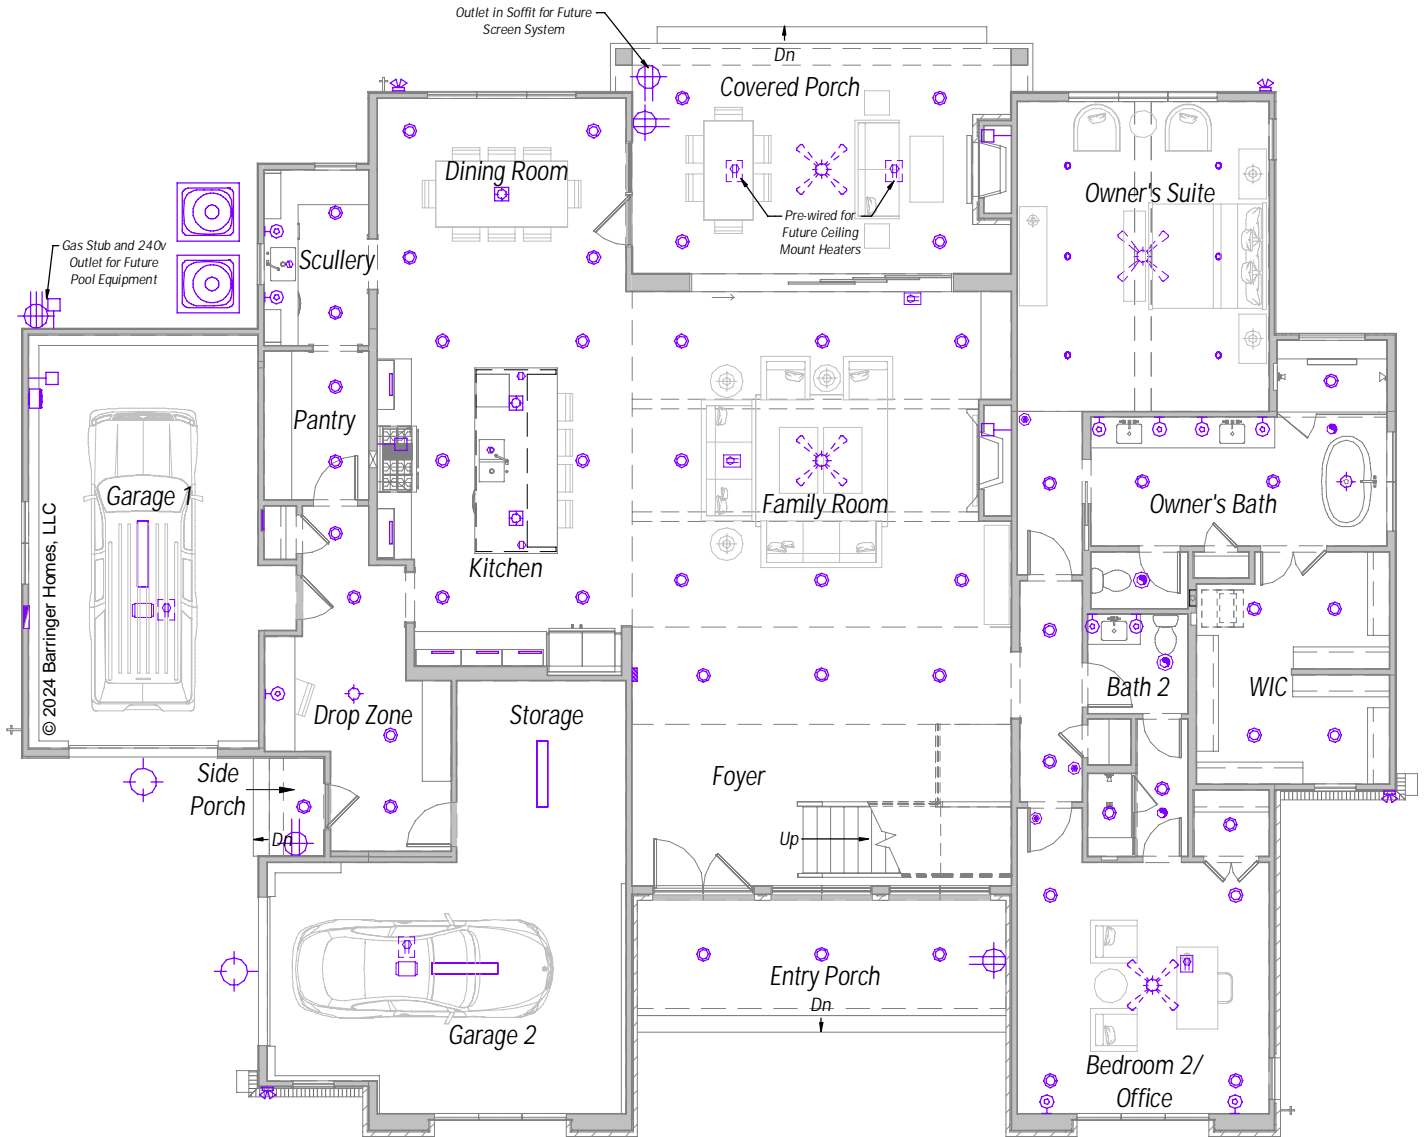

BARRINGER
H O M E S

Left Side Elevation

Right Side Elevation

PROJECT NAME		5427 Addison		PLAN NAME		N/A	
COMMUNITY		ADDRESS		CLIENT NAME (OR SPEC)			
Sherwood Forest		5427 Addison Dr.		Inventory Home			
REV. DATE		LOT NO.					
		Lot 14					